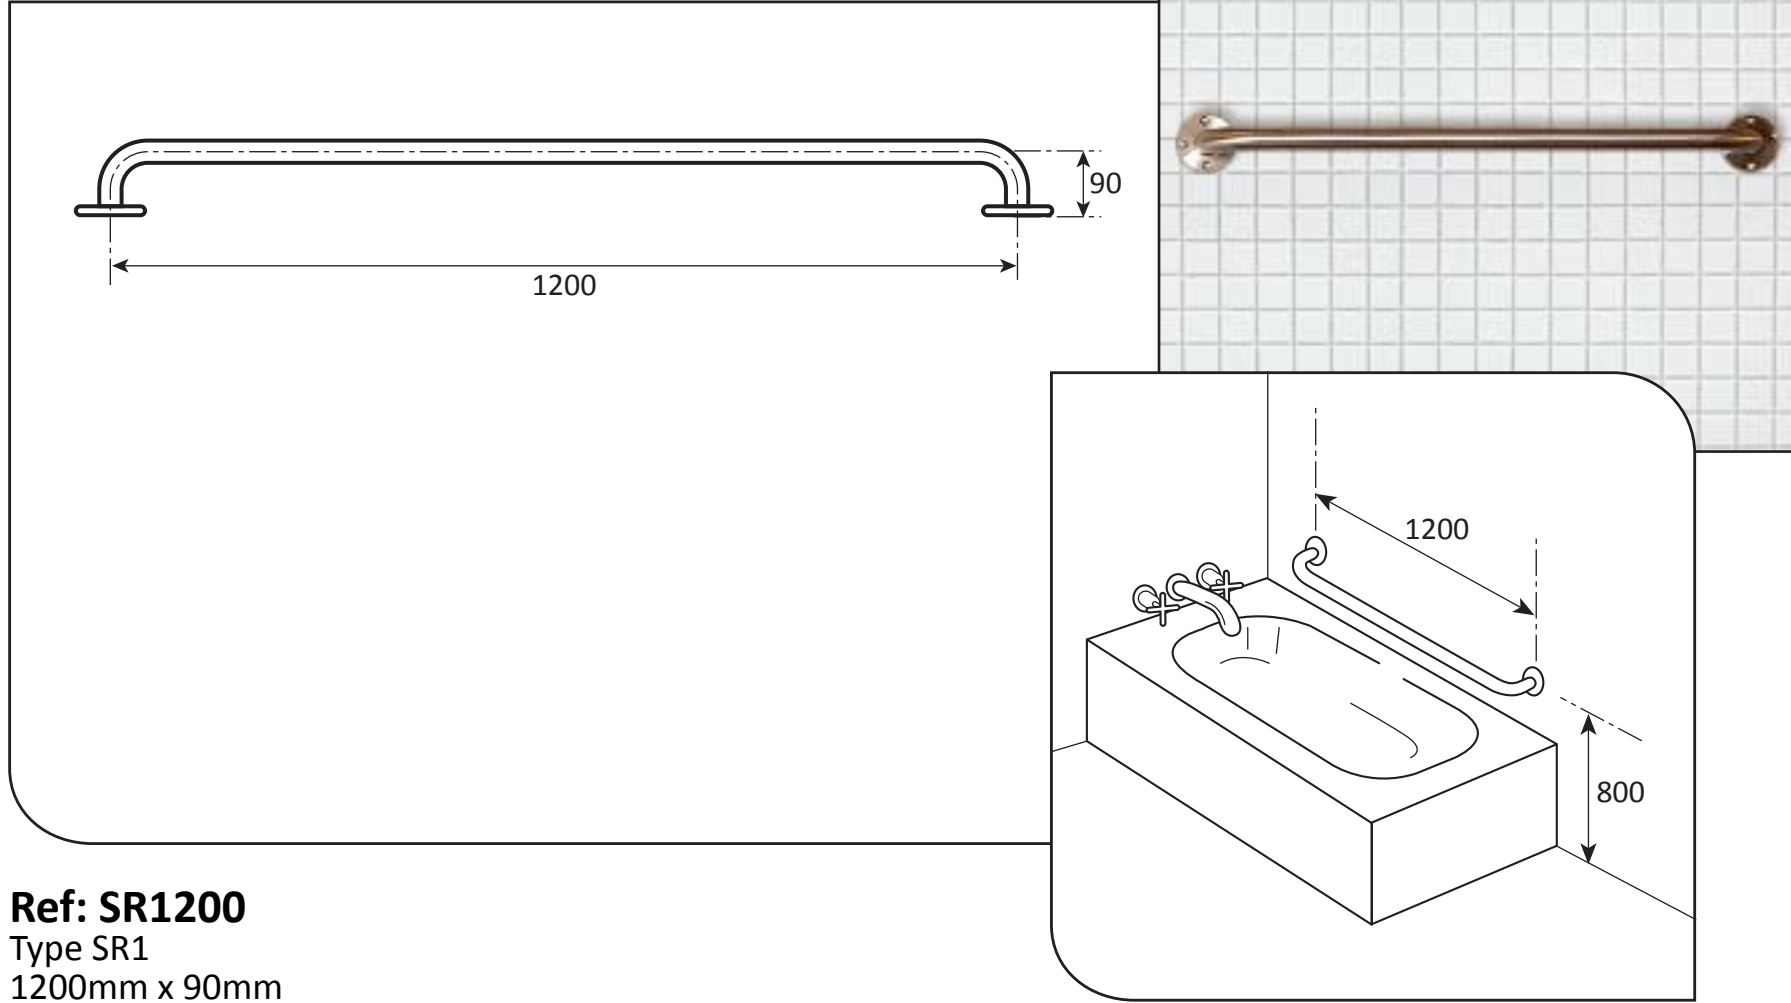

Ref: SR1
Flush valve rail
750mm x 90mm

Grabrails Railman

Ref: SR1200
Type SR1
1200mm x 90mm

- **Material:** 304 High quality stainless steel 32mm o/d
- **Finish:** Satin polished
- **Flanges:** 80mm o/d drilled and countersunk with three fixed screws
- **Fasteners:** Stainless steel fixing screws with plastic wall plugs supplied