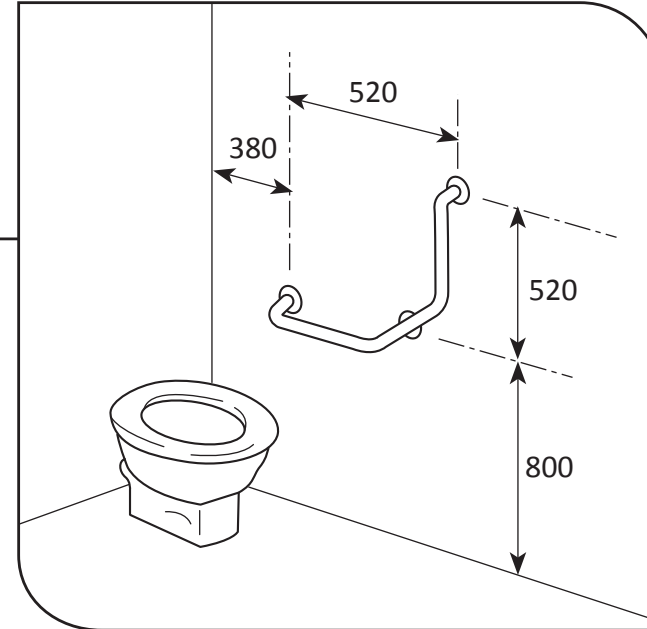

- **Material:** 304 High quality stainless steel
  32mm o/d
- **Finish:** Satin polished
- **Flanges:** 80mm o/d drilled and countersunk
  with three fixed screws
- **Fasteners:** Stainless steel fixing screws with
  plastic wall plugs supplied