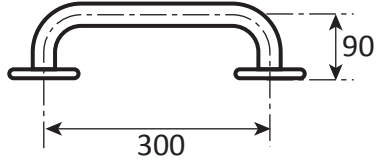

# Grabrails Railman

**Ref: SR1**  
Flush valve rail  
750mm x 90mm

- **Material:** 304 High quality stainless steel 32mm o/d
- **Finish:** Satin polished
- **Flanges:** 80mm o/d drilled and countersunk with three fixed screws
- **Fasteners:** Stainless steel fixing screws with plastic wall plugs supplied

# Grabrails Railman

**Ref: SR1200**  
Type SR1  
1200mm x 90mm

- **Material:** 304 High quality stainless steel 32mm o/d
- **Finish:** Satin polished
- **Flanges:** 80mm o/d drilled and countersunk with three fixed screws
- **Fasteners:** Stainless steel fixing screws with plastic wall plugs supplied

**Ref: SR5**  
Straight rail  
500mm x 90mm

- **Material:** 304 High quality stainless steel 32mm o/d
- **Finish:** Satin polished
- **Flanges:** 80mm o/d drilled and countersunk with three fixed screws
- **Fasteners:** Stainless steel fixing screws with plastic wall plugs supplied

**Ref: XC**

Shower corner rail

650mm x 650mm x 90mm

- **Material:** 304 High quality stainless steel 32mm o/d
- **Finish:** Satin polished
- **Flanges:** 80mm o/d drilled and countersunk with three fixed screws
- **Fasteners:** Stainless steel fixing screws with plastic wall plugs supplied