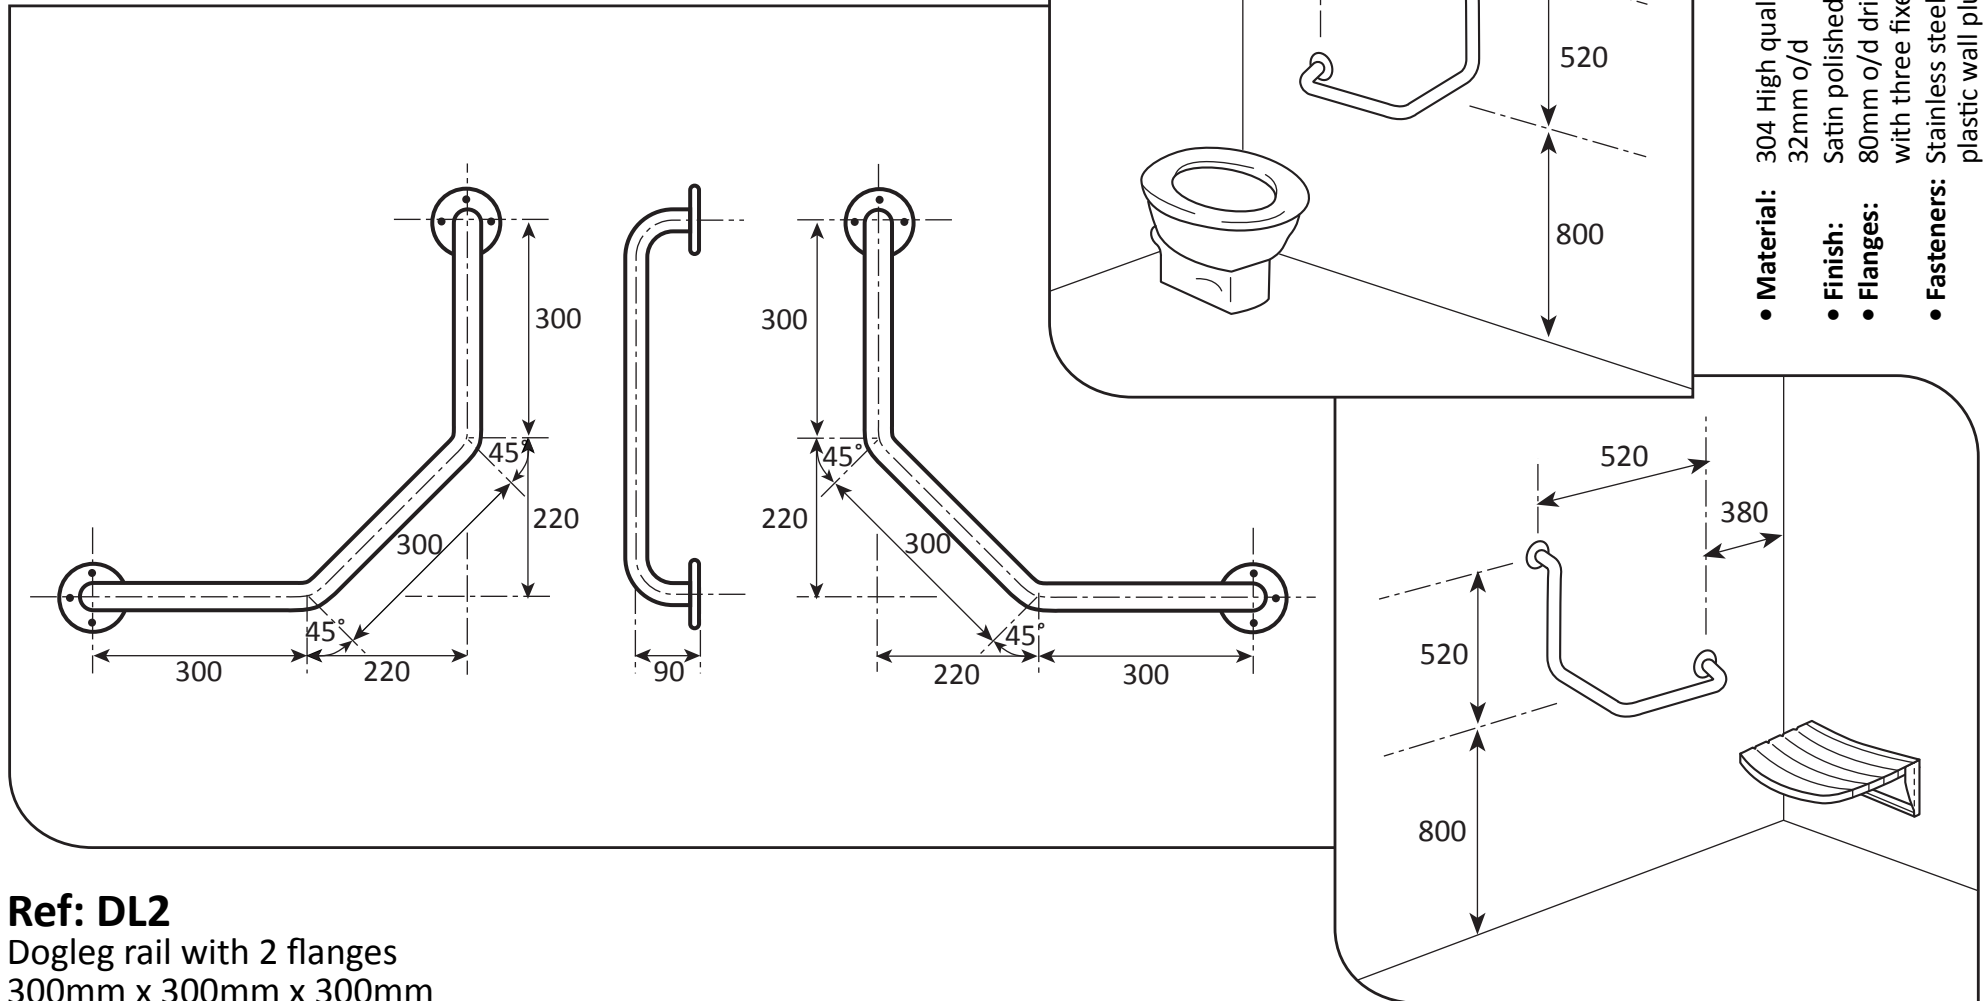

Grabrails Railman