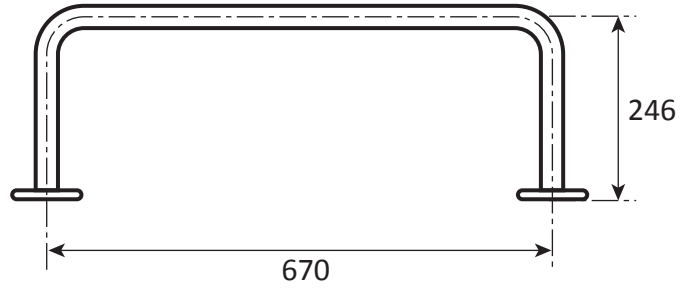

Grabrails Railman

Ref: SR2A
Cistern rail for Pearl
670mm x 246mm