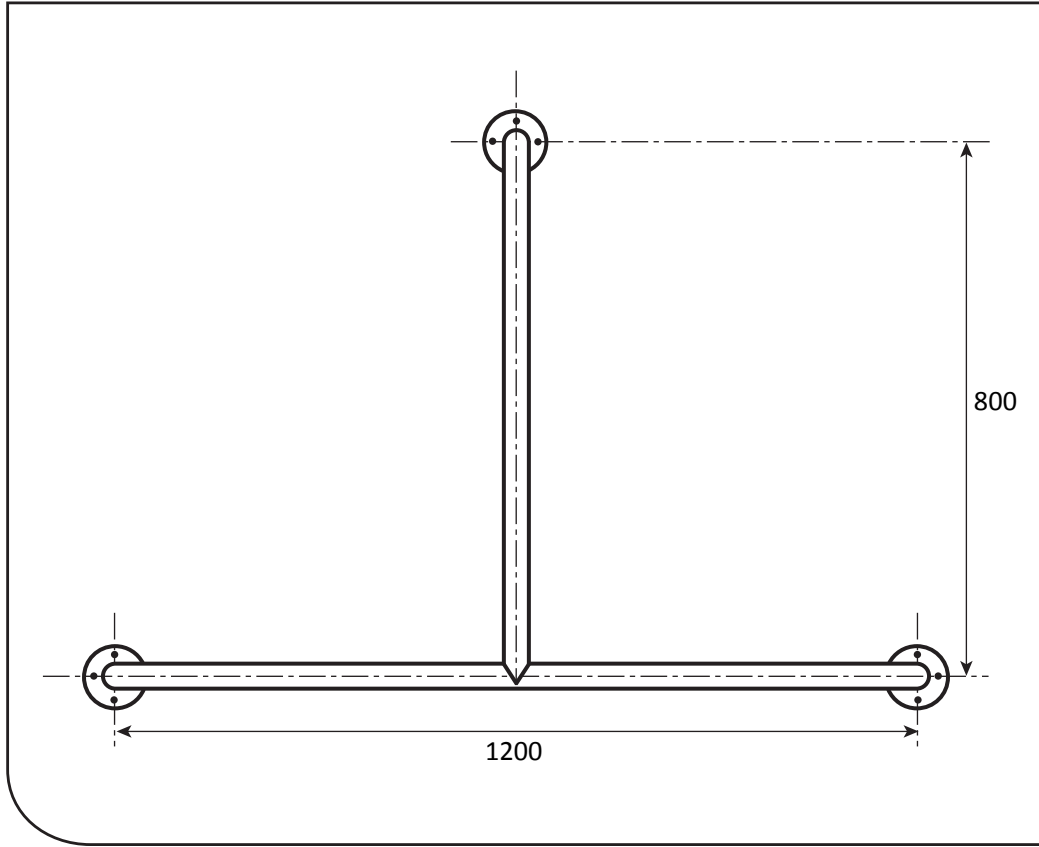

**Ref: BEL**  
Bath end rail (left hand)  
900mm x 800mm x 325mm

- **Material:** 304 High quality stainless steel 32mm o/d
- **Finish:** Satin polished
- **Flanges:** 80mm o/d drilled and countersunk with three fixed screws
- **Fasteners:** Stainless steel fixing screws with plastic wall plugs supplied

**Right hand**  
*(front view)*

**Ref: BER**  
Bath end rail (right hand)  
900mm x 800mm x 325mm

- **Material:** 304 High quality stainless steel 32mm o/d
- **Finish:** Satin polished
- **Flanges:** 80mm o/d drilled and countersunk with three fixed screws
- **Fasteners:** Stainless steel fixing screws with plastic wall plugs supplied

**Ref: BS**  
Bath side rail  
1200mm x 800mm x 90mm

- **Material:** 304 High quality stainless steel 32mm o/d
- **Finish:** Satin polished
- **Flanges:** 80mm o/d drilled and countersunk with three fixed screws
- **Fasteners:** Stainless steel fixing screws with plastic wall plugs supplied