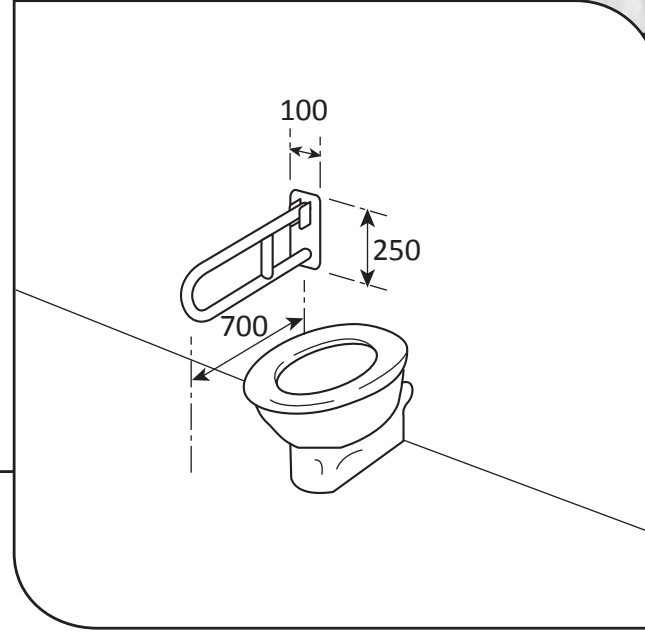

- **Material:** 304 High quality stainless steel 32mm o/d
- **Finish:** Satin polished
- **Flanges:** Mounting plate with 6 rawl bolts and stainless steel set screws
- **Fasteners:** Stainless steel fixing screws with plastic wall plugs supplied