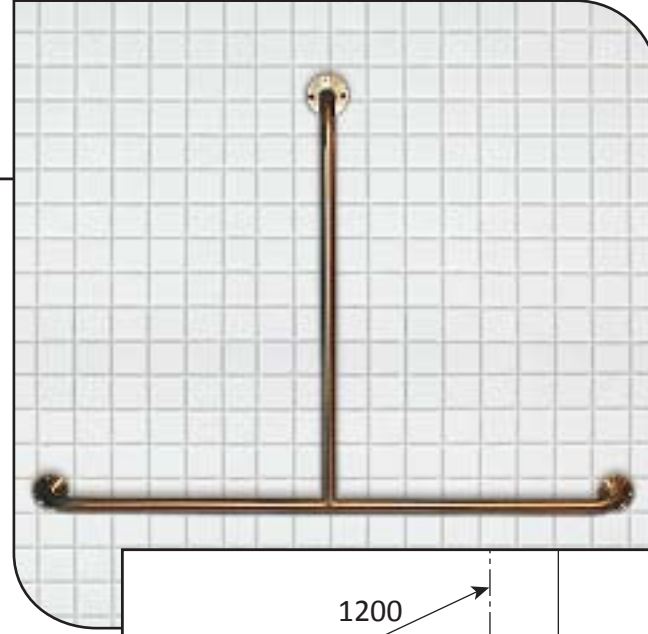

**Ref: SR5**  
Straight rail  
500mm x 90mm

- **Material:** 304 High quality stainless steel 32mm o/d
- **Finish:** Satin polished
- **Flanges:** 80mm o/d drilled and countersunk with three fixed screws
- **Fasteners:** Stainless steel fixing screws with plastic wall plugs supplied

**Ref: BEL**  
Bath end rail (left hand)  
900mm x 800mm x 325mm

- **Material:** 304 High quality stainless steel 32mm o/d
- **Finish:** Satin polished
- **Flanges:** 80mm o/d drilled and countersunk with three fixed screws
- **Fasteners:** Stainless steel fixing screws with plastic wall plugs supplied

**Right hand**  
*(front view)*

**Ref: BER**  
Bath end rail (right hand)  
900mm x 800mm x 325mm

- **Material:** 304 High quality stainless steel 32mm o/d
- **Finish:** Satin polished
- **Flanges:** 80mm o/d drilled and countersunk with three fixed screws
- **Fasteners:** Stainless steel fixing screws with plastic wall plugs supplied

**Ref: BS**  
Bath side rail  
1200mm x 800mm x 90mm

- **Material:** 304 High quality stainless steel 32mm o/d
- **Finish:** Satin polished
- **Flanges:** 80mm o/d drilled and countersunk with three fixed screws
- **Fasteners:** Stainless steel fixing screws with plastic wall plugs supplied