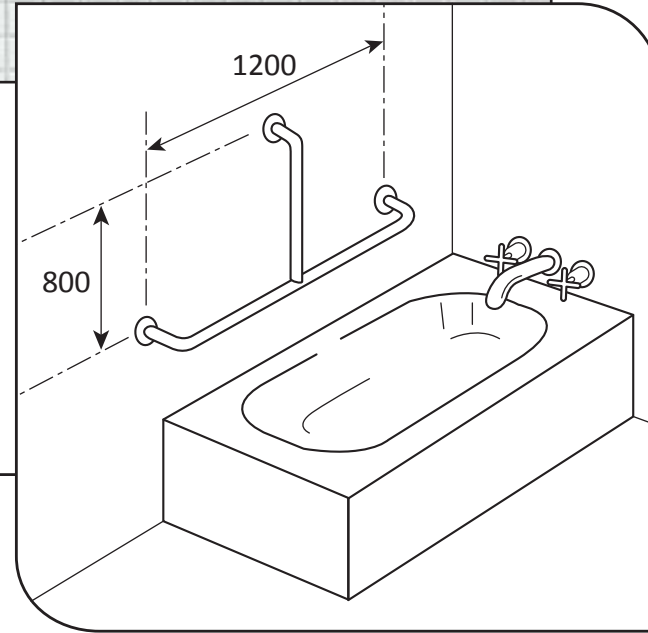

**Ref: SR5**  
Straight rail  
500mm x 90mm

- **Material:** 304 High quality stainless steel 32mm o/d
- **Finish:** Satin polished
- **Flanges:** 80mm o/d drilled and countersunk with three fixed screws
- **Fasteners:** Stainless steel fixing screws with plastic wall plugs supplied

**Ref: BEL**  
Bath end rail (left hand)  
900mm x 800mm x 325mm

- **Material:** 304 High quality stainless steel 32mm o/d
- **Finish:** Satin polished
- **Flanges:** 80mm o/d drilled and countersunk with three fixed screws
- **Fasteners:** Stainless steel fixing screws with plastic wall plugs supplied

**Right hand**  
*(front view)*

**Ref: BER**  
Bath end rail (right hand)  
900mm x 800mm x 325mm

- **Material:** 304 High quality stainless steel 32mm o/d
- **Finish:** Satin polished
- **Flanges:** 80mm o/d drilled and countersunk with three fixed screws
- **Fasteners:** Stainless steel fixing screws with plastic wall plugs supplied

**Ref: BS**  
Bath side rail  
1200mm x 800mm x 90mm

- **Material:** 304 High quality stainless steel 32mm o/d
- **Finish:** Satin polished
- **Flanges:** 80mm o/d drilled and countersunk with three fixed screws
- **Fasteners:** Stainless steel fixing screws with plastic wall plugs supplied