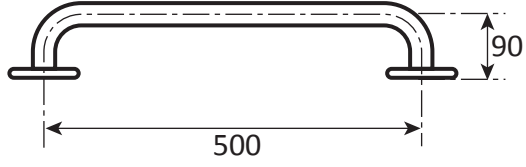

# Grabrails Railman

**Ref: SR1**  
Flush valve rail  
750mm x 90mm

- **Material:** 304 High quality stainless steel 32mm o/d
- **Finish:** Satin polished
- **Flanges:** 80mm o/d drilled and countersunk with three fixed screws
- **Fasteners:** Stainless steel fixing screws with plastic wall plugs supplied

# Grabrails Railman

**Ref: SR1200**  
Type SR1  
1200mm x 90mm

- **Material:** 304 High quality stainless steel 32mm o/d
- **Finish:** Satin polished
- **Flanges:** 80mm o/d drilled and countersunk with three fixed screws
- **Fasteners:** Stainless steel fixing screws with plastic wall plugs supplied

**Ref: SR5**  
Straight rail  
500mm x 90mm

- **Material:** 304 High quality stainless steel 32mm o/d
- **Finish:** Satin polished
- **Flanges:** 80mm o/d drilled and countersunk with three fixed screws
- **Fasteners:** Stainless steel fixing screws with plastic wall plugs supplied

**Ref: XC**

Shower corner rail

650mm x 650mm x 90mm

- **Material:** 304 High quality stainless steel 32mm o/d
- **Finish:** Satin polished
- **Flanges:** 80mm o/d drilled and countersunk with three fixed screws
- **Fasteners:** Stainless steel fixing screws with plastic wall plugs supplied