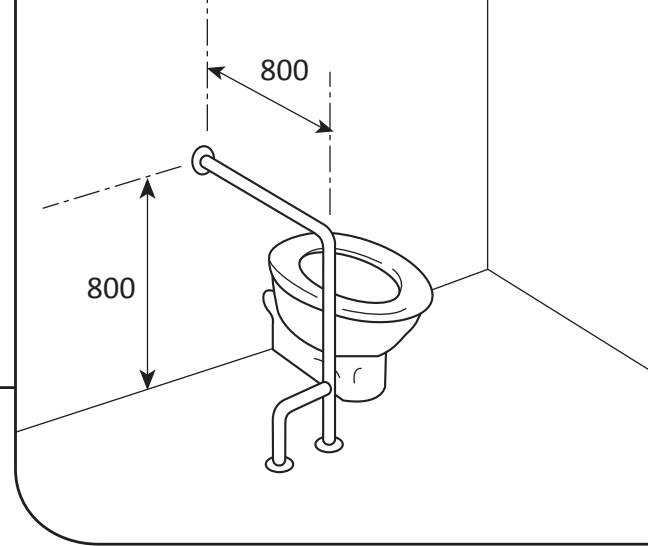

- **Material:** 304 High quality stainless steel 32mm o/d
- **Finish:** Satin polished
- **Flanges:** 80mm o/d drilled and countersunk with three fixed screws
- **Fasteners:** Stainless steel fixing screws with plastic wall plugs supplied