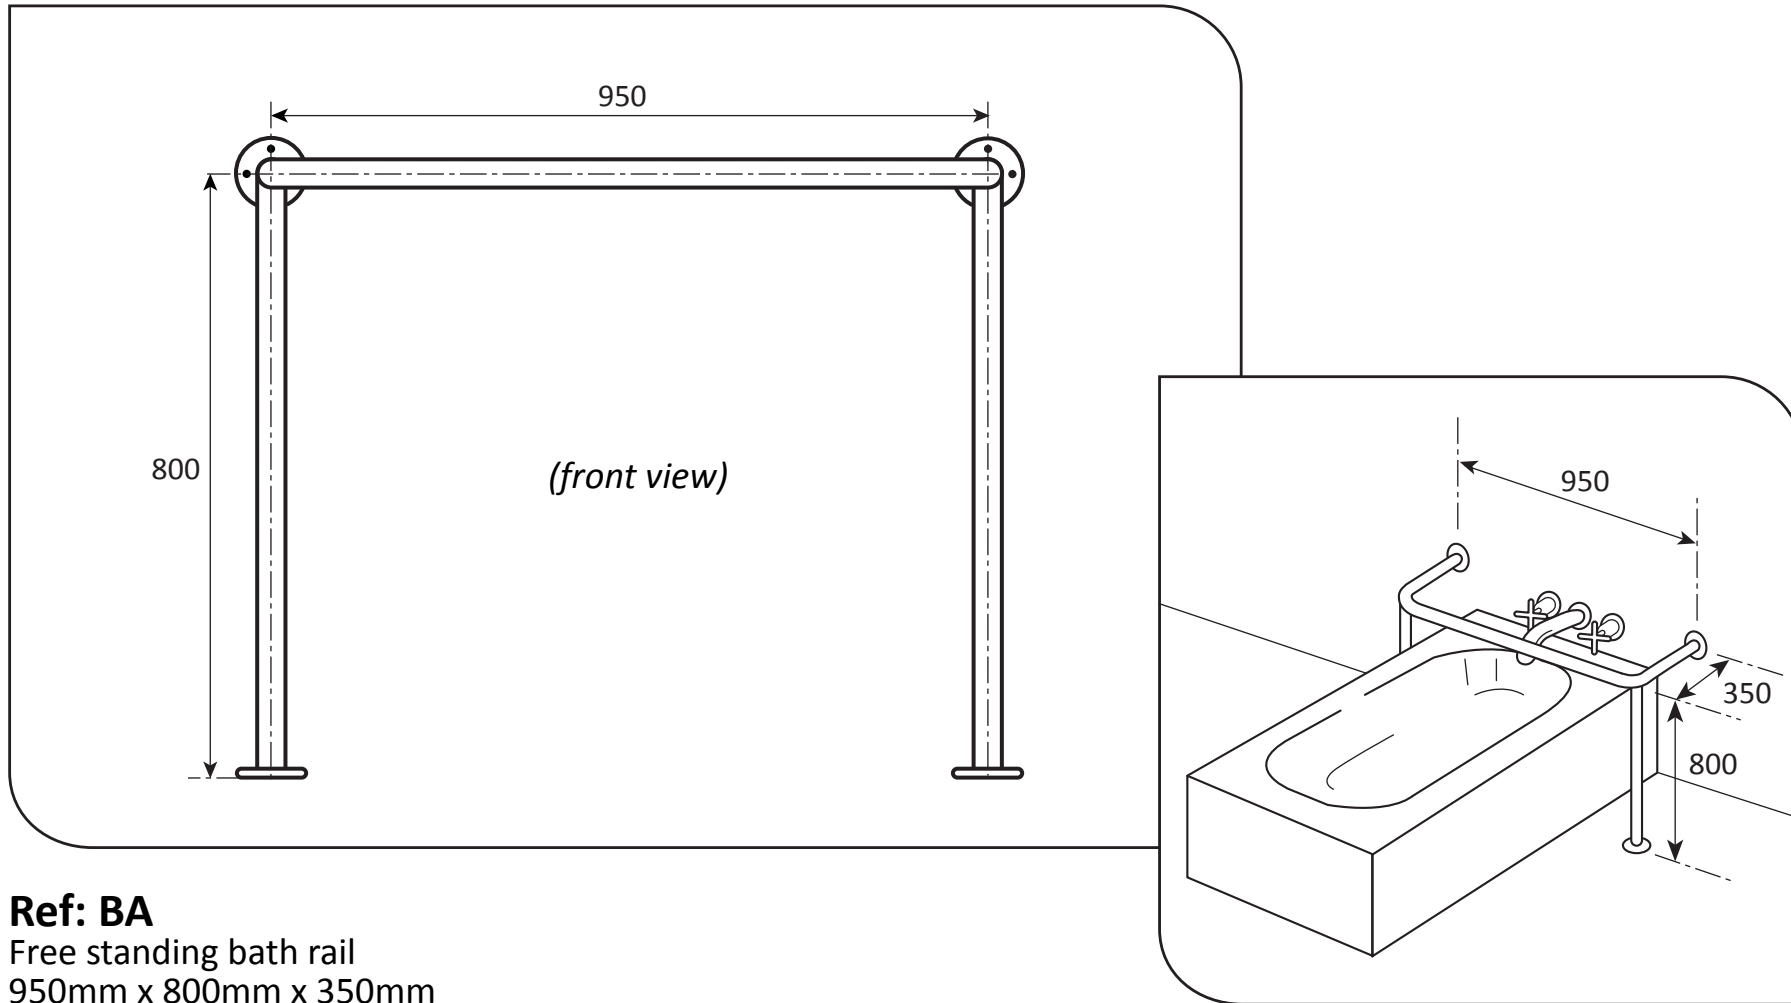

**Ref: BEL**  
Bath end rail (left hand)  
900mm x 800mm x 325mm

- **Material:** 304 High quality stainless steel 32mm o/d
- **Finish:** Satin polished
- **Flanges:** 80mm o/d drilled and countersunk with three fixed screws
- **Fasteners:** Stainless steel fixing screws with plastic wall plugs supplied

**Right hand**  
*(front view)*

**Ref: BER**  
Bath end rail (right hand)  
900mm x 800mm x 325mm

- **Material:** 304 High quality stainless steel 32mm o/d
- **Finish:** Satin polished
- **Flanges:** 80mm o/d drilled and countersunk with three fixed screws
- **Fasteners:** Stainless steel fixing screws with plastic wall plugs supplied

**Ref: BS**  
Bath side rail  
1200mm x 800mm x 90mm

- **Material:** 304 High quality stainless steel 32mm o/d
- **Finish:** Satin polished
- **Flanges:** 80mm o/d drilled and countersunk with three fixed screws
- **Fasteners:** Stainless steel fixing screws with plastic wall plugs supplied

**Ref: BA**  
Free standing bath rail  
950mm x 800mm x 350mm

- **Material:** 304 High quality stainless steel 32mm o/d
- **Finish:** Satin polished
- **Flanges:** 80mm o/d drilled and countersunk with three fixed screws
- **Fasteners:** Stainless steel fixing screws with plastic wall plugs supplied