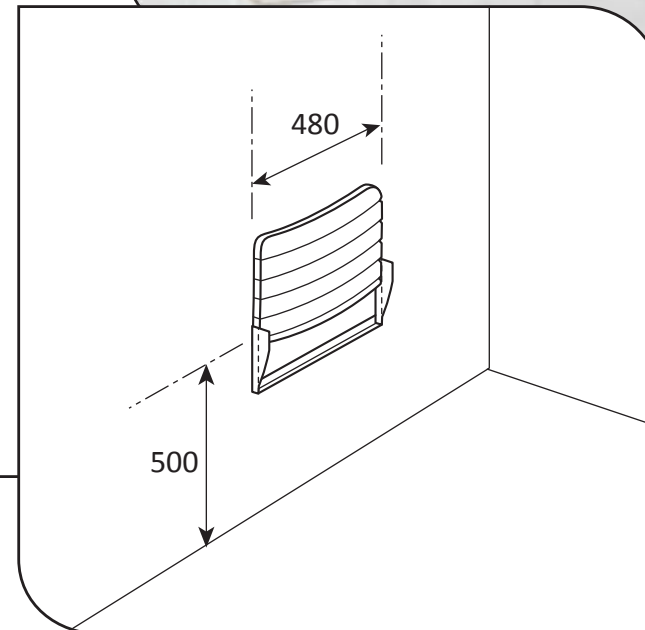

**Ref: XC**

Shower corner rail

650mm x 650mm x 90mm

- **Material:** 304 High quality stainless steel 32mm o/d
- **Finish:** Satin polished
- **Flanges:** 80mm o/d drilled and countersunk with three fixed screws
- **Fasteners:** Stainless steel fixing screws with plastic wall plugs supplied

# Grabrails Railman

**Ref: XS**  
Fold up shower seat  
480mm x 460mm

• **Material:** Stainless steel and aluminium

*(folded up  
side view)*

230

480

500

**Ref: XS**  
Fold up shower seat  
480mm x 460mm

**Ref: FR1s**  
Fold up hinge rail  
600mm x 250mm x 100mm

- **Material:** 304 High quality stainless steel 32mm o/d
- **Finish:** Satin polished
- **Flanges:** Mounting plate with 6 rawl bolts and stainless steel set screws
- **Fasteners:** Stainless steel fixing screws with plastic wall plugs supplied