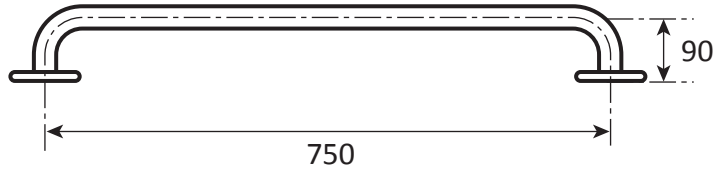

## Ref: SR2

Cistern rail for Protea  
750mm x 206mm

- **Material:** 304 High quality stainless steel 32mm o/d
- **Finish:** Satin polished
- **Flanges:** 80mm o/d drilled and countersunk with three fixed screws
- **Fasteners:** Stainless steel fixing screws with plastic wall plugs supplied

# Grabrails Railman

**Ref: SR2A**  
Cistern rail for Pearl  
670mm x 246mm

- **Material:** 304 High quality stainless steel 32mm o/d
- **Finish:** Satin polished
- **Flanges:** 80mm o/d drilled and countersunk with three fixed screws
- **Fasteners:** Stainless steel fixing screws with plastic wall plugs supplied

# Grabrails Railman

**Ref: SR1**  
Flush valve rail  
750mm x 90mm

- **Material:** 304 High quality stainless steel 32mm o/d
- **Finish:** Satin polished
- **Flanges:** 80mm o/d drilled and countersunk with three fixed screws
- **Fasteners:** Stainless steel fixing screws with plastic wall plugs supplied

**Ref: SR5**  
Straight rail  
500mm x 90mm

- **Material:** 304 High quality stainless steel 32mm o/d
- **Finish:** Satin polished
- **Flanges:** 80mm o/d drilled and countersunk with three fixed screws
- **Fasteners:** Stainless steel fixing screws with plastic wall plugs supplied