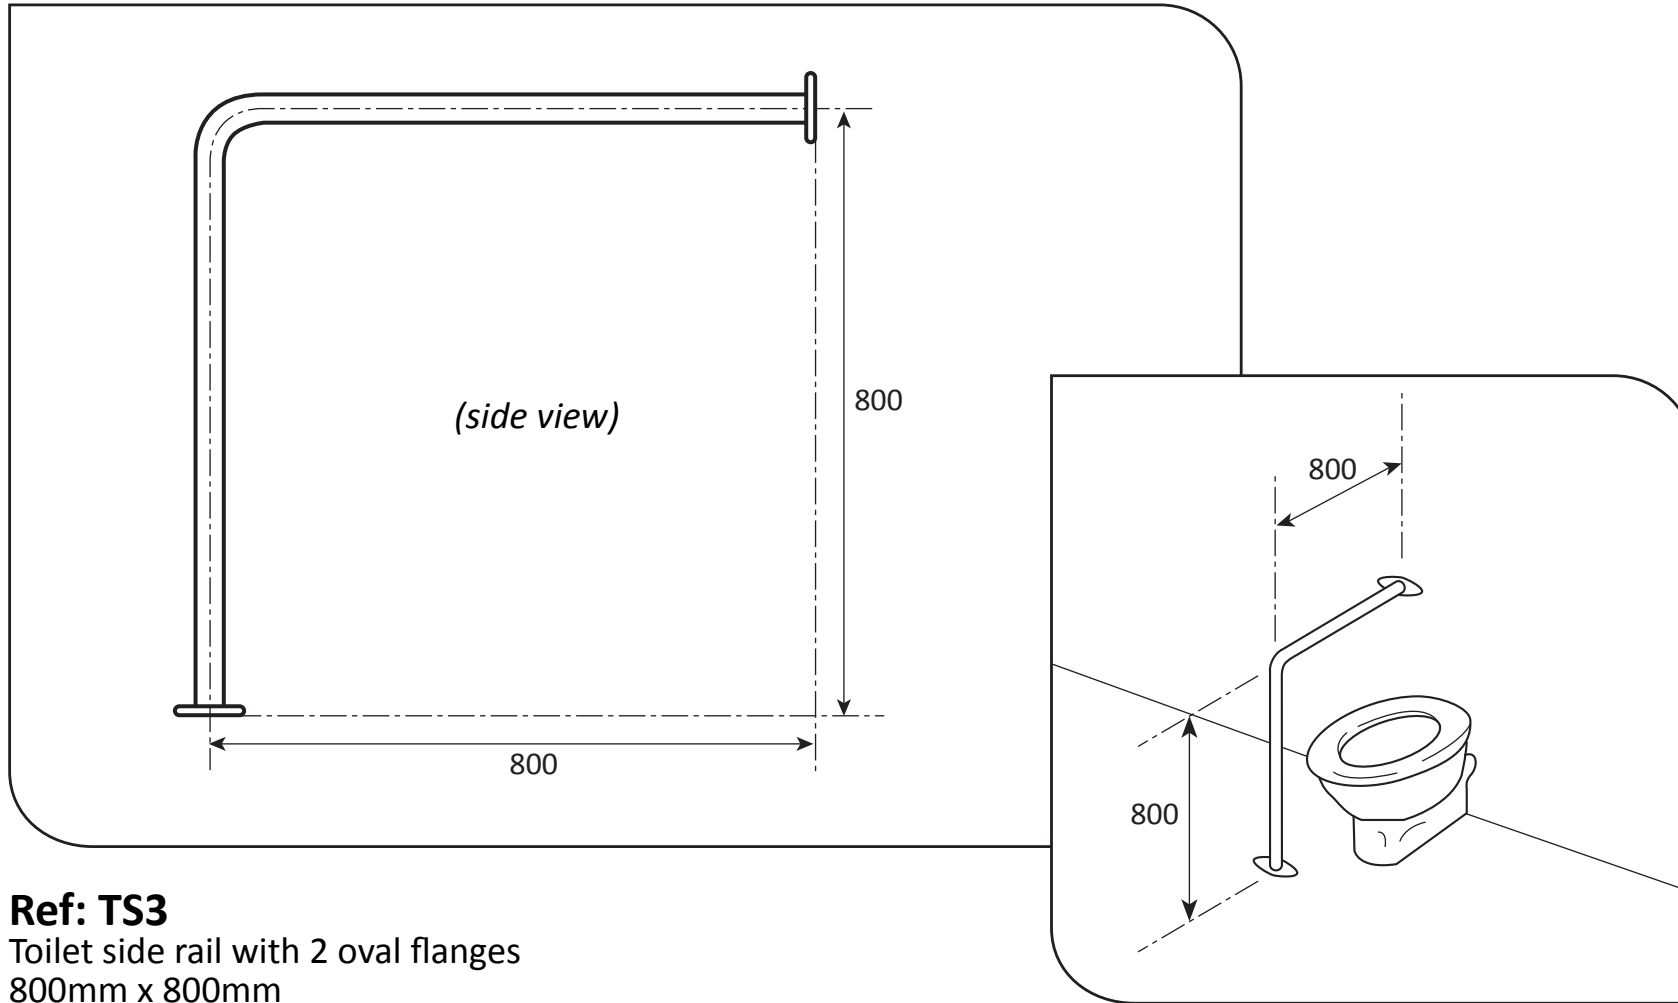

## Ref: TS1R

Toilet side rail (right hand)  
800mm x 800mm x 200mm

- **Material:** 304 High quality stainless steel 32mm o/d
- **Finish:** Satin polished
- **Flanges:** 80mm o/d drilled and countersunk with three fixed screws
- **Fasteners:** Stainless steel fixing screws with plastic wall plugs supplied

# Grabrails Railman

**Ref: TS2**  
Toilet side rail  
800mm x 800mm x 90mm

- **Material:** 304 High quality stainless steel 32mm o/d
- **Finish:** Satin polished
- **Flanges:** 80mm o/d drilled and countersunk with three fixed screws
- **Fasteners:** Stainless steel fixing screws with plastic wall plugs supplied

**Ref: XC**

Shower corner rail

650mm x 650mm x 90mm

- **Material:** 304 High quality stainless steel 32mm o/d
- **Finish:** Satin polished
- **Flanges:** 80mm o/d drilled and countersunk with three fixed screws
- **Fasteners:** Stainless steel fixing screws with plastic wall plugs supplied

# Grabrails Railman

**Ref: XS**  
Fold up shower seat  
480mm x 460mm

• **Material:** Stainless steel and aluminium

*(folded up  
side view)*

230

480

500

**Ref: XS**  
Fold up shower seat  
480mm x 460mm