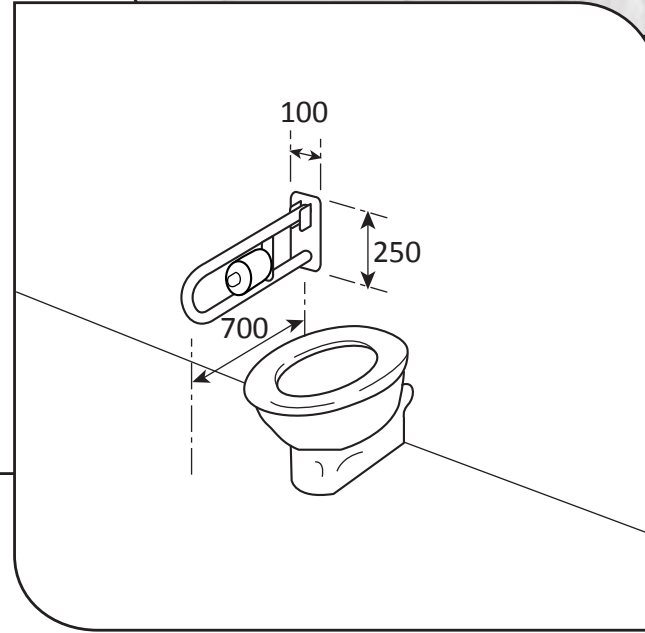

- **Material:** 304 High quality stainless steel 32mm o/d
- **Finish:** Satin polished
- **Flanges:** Mounting plate with 6 rawl bolts and stainless steel set screws
- **Fasteners:** Stainless steel fixing screws with plastic wall plugs supplied