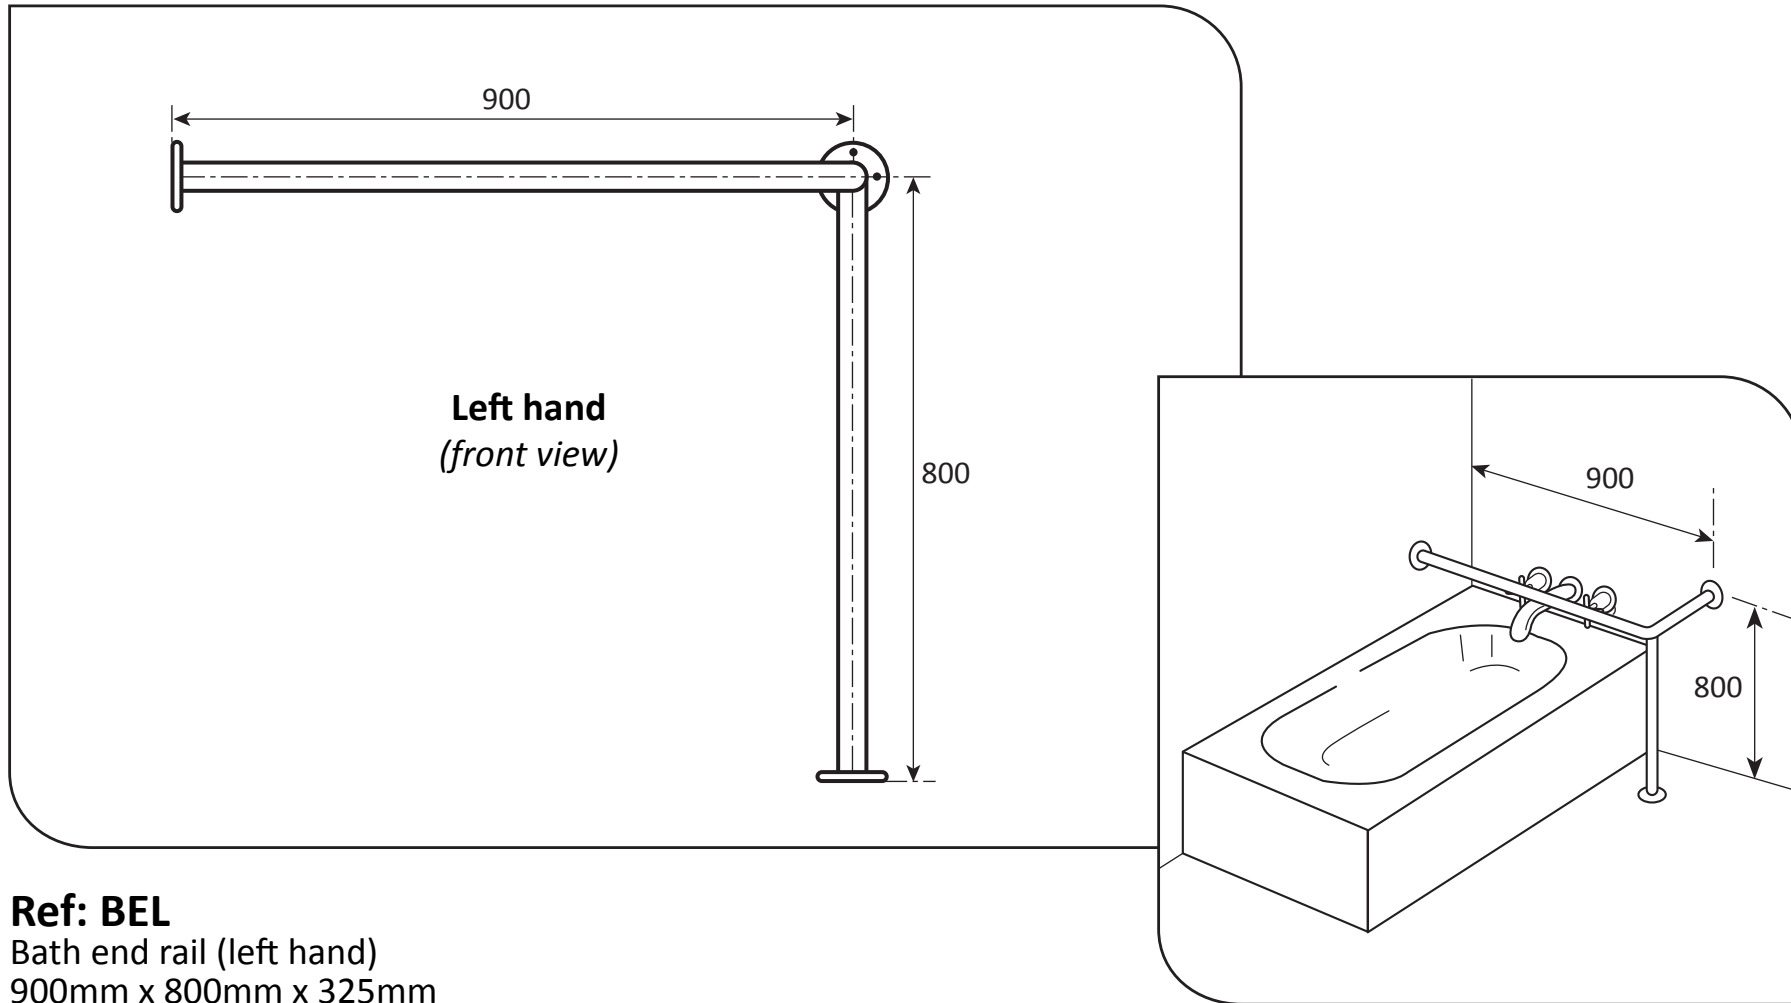

**Ref: SR5**  
Straight rail  
500mm x 90mm

- **Material:** 304 High quality stainless steel 32mm o/d
- **Finish:** Satin polished
- **Flanges:** 80mm o/d drilled and countersunk with three fixed screws
- **Fasteners:** Stainless steel fixing screws with plastic wall plugs supplied

**Ref: SR300**  
Straight rail  
300mm x 90mm

- **Material:** 304 High quality stainless steel 32mm o/d
- **Finish:** Satin polished
- **Flanges:** 80mm o/d drilled and countersunk with three fixed screws
- **Fasteners:** Stainless steel fixing screws with plastic wall plugs supplied

**Ref: BEL**  
Bath end rail (left hand)  
900mm x 800mm x 325mm

- **Material:** 304 High quality stainless steel 32mm o/d
- **Finish:** Satin polished
- **Flanges:** 80mm o/d drilled and countersunk with three fixed screws
- **Fasteners:** Stainless steel fixing screws with plastic wall plugs supplied

**Right hand**  
*(front view)*

**Ref: BER**  
Bath end rail (right hand)  
900mm x 800mm x 325mm

- **Material:** 304 High quality stainless steel 32mm o/d
- **Finish:** Satin polished
- **Flanges:** 80mm o/d drilled and countersunk with three fixed screws
- **Fasteners:** Stainless steel fixing screws with plastic wall plugs supplied