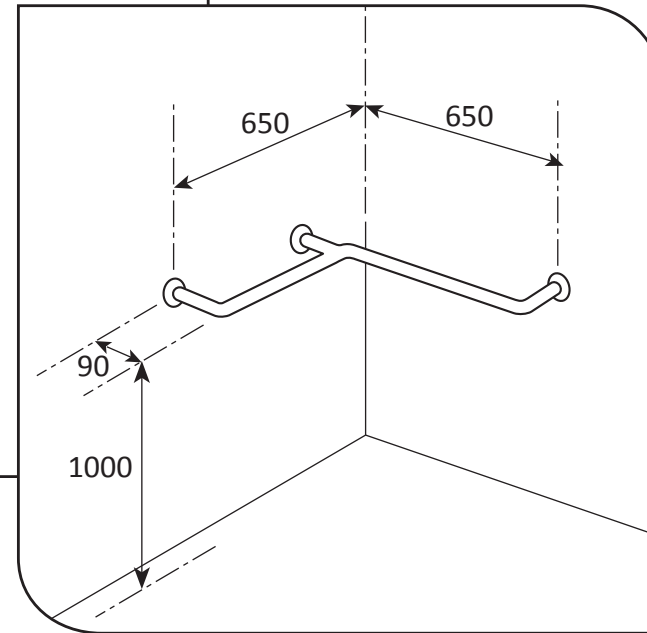

## Ref: TS1R

Toilet side rail (right hand)  
800mm x 800mm x 200mm

- **Material:** 304 High quality stainless steel 32mm o/d
- **Finish:** Satin polished
- **Flanges:** 80mm o/d drilled and countersunk with three fixed screws
- **Fasteners:** Stainless steel fixing screws with plastic wall plugs supplied

# Grabrails Railman

**Ref: TS2**  
Toilet side rail  
800mm x 800mm x 90mm

- **Material:** 304 High quality stainless steel 32mm o/d
- **Finish:** Satin polished
- **Flanges:** 80mm o/d drilled and countersunk with three fixed screws
- **Fasteners:** Stainless steel fixing screws with plastic wall plugs supplied

**Ref: TS3**

Toilet side rail with 2 oval flanges  
800mm x 800mm

- **Material:** 304 High quality stainless steel 32mm o/d
- **Finish:** Satin polished
- **Flanges:** 80mm o/d drilled and countersunk with three fixed screws
- **Fasteners:** Stainless steel fixing screws with plastic wall plugs supplied

**Ref: XC**

Shower corner rail

650mm x 650mm x 90mm

- **Material:** 304 High quality stainless steel 32mm o/d
- **Finish:** Satin polished
- **Flanges:** 80mm o/d drilled and countersunk with three fixed screws
- **Fasteners:** Stainless steel fixing screws with plastic wall plugs supplied