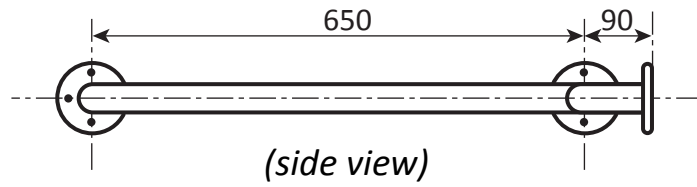

## Ref: TS1R

Toilet side rail (right hand)  
800mm x 800mm x 200mm

- **Material:** 304 High quality stainless steel 32mm o/d
- **Finish:** Satin polished
- **Flanges:** 80mm o/d drilled and countersunk with three fixed screws
- **Fasteners:** Stainless steel fixing screws with plastic wall plugs supplied

# Grabrails Railman

**Ref: TS2**  
Toilet side rail  
800mm x 800mm x 90mm

- **Material:** 304 High quality stainless steel 32mm o/d
- **Finish:** Satin polished
- **Flanges:** 80mm o/d drilled and countersunk with three fixed screws
- **Fasteners:** Stainless steel fixing screws with plastic wall plugs supplied

**Ref: XC**

Shower corner rail

650mm x 650mm x 90mm

- **Material:** 304 High quality stainless steel 32mm o/d
- **Finish:** Satin polished
- **Flanges:** 80mm o/d drilled and countersunk with three fixed screws
- **Fasteners:** Stainless steel fixing screws with plastic wall plugs supplied