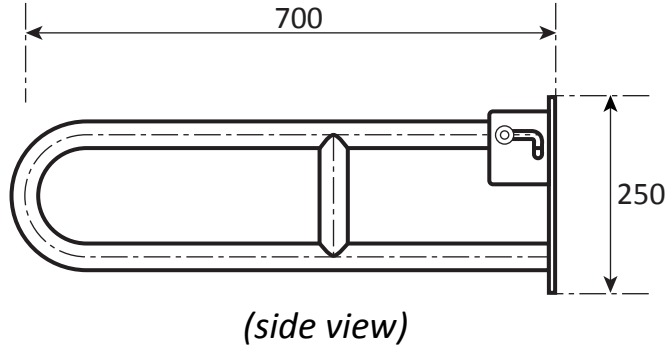

**Ref: XC**

Shower corner rail

650mm x 650mm x 90mm

- **Material:** 304 High quality stainless steel 32mm o/d
- **Finish:** Satin polished
- **Flanges:** 80mm o/d drilled and countersunk with three fixed screws
- **Fasteners:** Stainless steel fixing screws with plastic wall plugs supplied

# Grabrails Railman

**Ref: XS**  
Fold up shower seat  
480mm x 460mm

• **Material:** Stainless steel and aluminium

*(folded up  
side view)*

230

480

500

**Ref: XS**  
Fold up shower seat  
480mm x 460mm

**Ref: FR1s**  
Fold up hinge rail  
600mm x 250mm x 100mm

- **Material:** 304 High quality stainless steel 32mm o/d
- **Finish:** Satin polished
- **Flanges:** Mounting plate with 6 rawl bolts and stainless steel set screws
- **Fasteners:** Stainless steel fixing screws with plastic wall plugs supplied