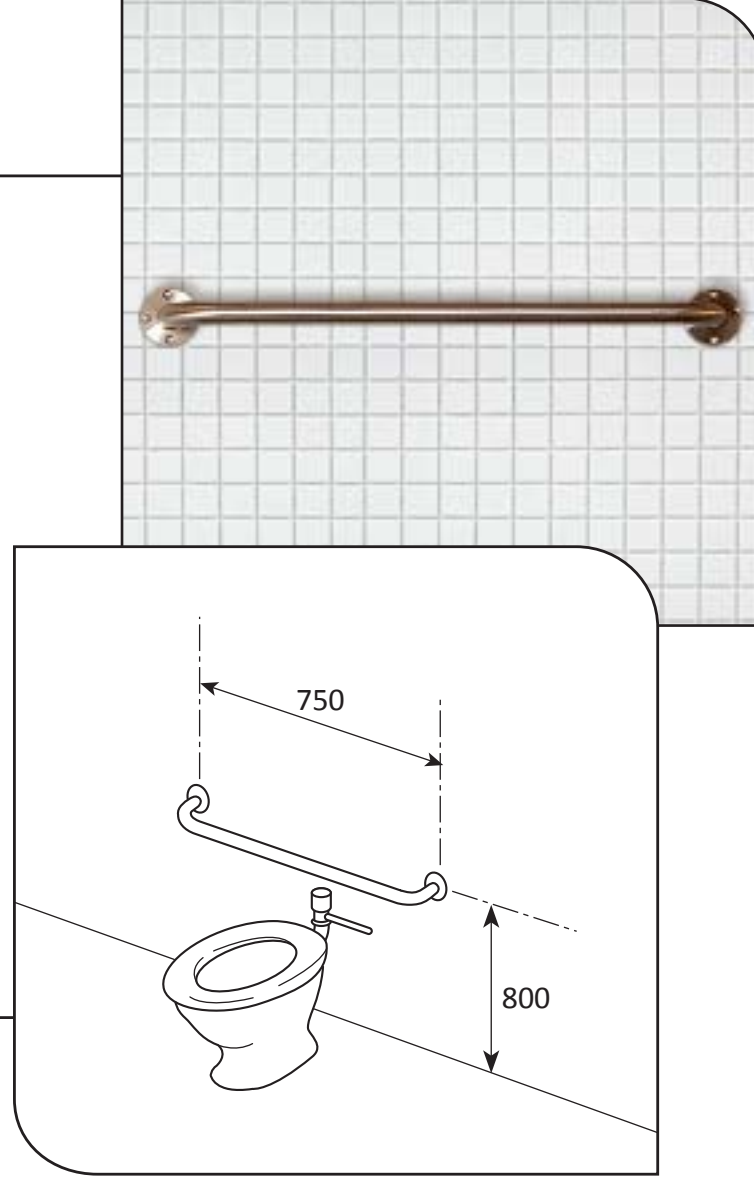

## Ref: SR2

Cistern rail for Protea  
750mm x 206mm

- **Material:** 304 High quality stainless steel 32mm o/d
- **Finish:** Satin polished
- **Flanges:** 80mm o/d drilled and countersunk with three fixed screws
- **Fasteners:** Stainless steel fixing screws with plastic wall plugs supplied

# Grabrails Railman

**Ref: SR2A**  
Cistern rail for Pearl  
670mm x 246mm

- **Material:** 304 High quality stainless steel 32mm o/d
- **Finish:** Satin polished
- **Flanges:** 80mm o/d drilled and countersunk with three fixed screws
- **Fasteners:** Stainless steel fixing screws with plastic wall plugs supplied

# Grabrails Railman

**Ref: SR1**  
Flush valve rail  
750mm x 90mm

- **Material:** 304 High quality stainless steel 32mm o/d
- **Finish:** Satin polished
- **Flanges:** 80mm o/d drilled and countersunk with three fixed screws
- **Fasteners:** Stainless steel fixing screws with plastic wall plugs supplied

**Ref: SR5**  
Straight rail  
500mm x 90mm

- **Material:** 304 High quality stainless steel 32mm o/d
- **Finish:** Satin polished
- **Flanges:** 80mm o/d drilled and countersunk with three fixed screws
- **Fasteners:** Stainless steel fixing screws with plastic wall plugs supplied