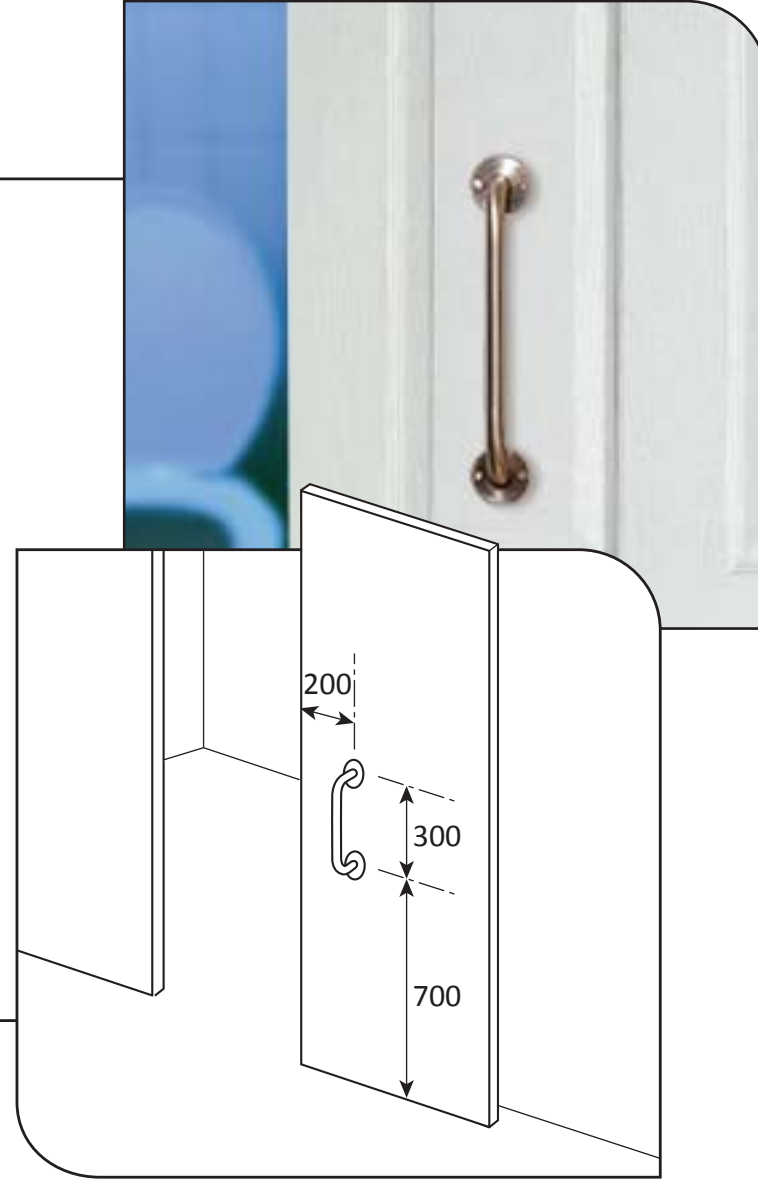

- **Material:** 304 High quality stainless steel 19mm o/d
- **Finish:** Satin polished
- **Flanges:** 60mm o/d drilled and countersunk with two fixed screws
- **Fasteners:** Not supplied