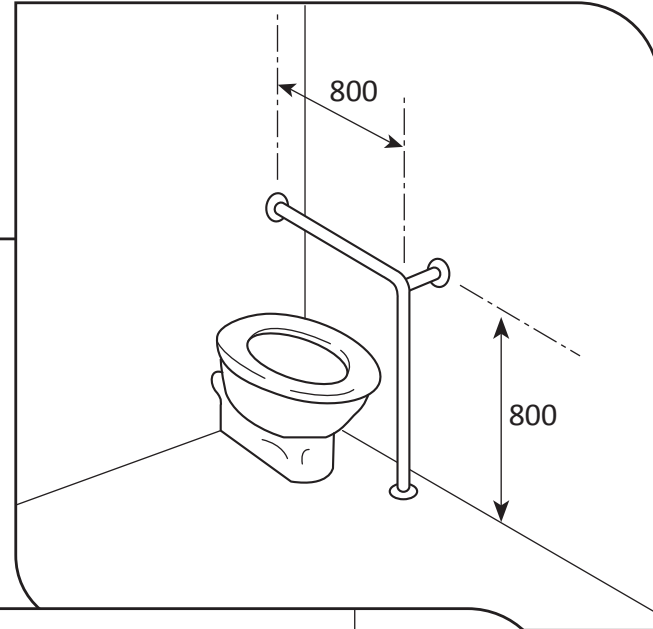

- **Material:** 304 High quality stainless steel 32mm o/d
- **Finish:** Satin polished
- **Flanges:** 80mm o/d drilled and countersunk with three fixed screws
- **Fasteners:** Stainless steel fixing screws with plastic wall plugs supplied