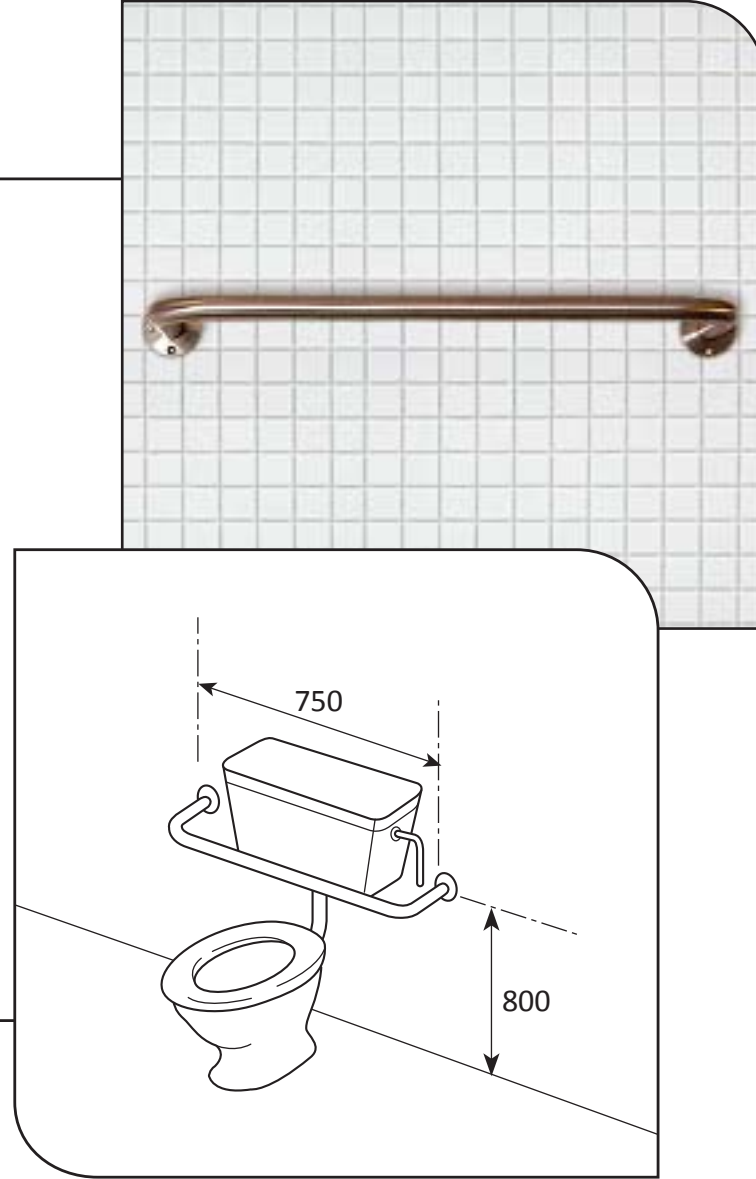

## Ref: SR2

Cistern rail for Protea  
750mm x 206mm

- **Material:** 304 High quality stainless steel 32mm o/d
- **Finish:** Satin polished
- **Flanges:** 80mm o/d drilled and countersunk with three fixed screws
- **Fasteners:** Stainless steel fixing screws with plastic wall plugs supplied

# Grabrails Railman

**Ref: SR2A**  
Cistern rail for Pearl  
670mm x 246mm

- **Material:** 304 High quality stainless steel 32mm o/d
- **Finish:** Satin polished
- **Flanges:** 80mm o/d drilled and countersunk with three fixed screws
- **Fasteners:** Stainless steel fixing screws with plastic wall plugs supplied

# Grabrails Railman

**Ref: SR1**  
Flush valve rail  
750mm x 90mm

- **Material:** 304 High quality stainless steel 32mm o/d
- **Finish:** Satin polished
- **Flanges:** 80mm o/d drilled and countersunk with three fixed screws
- **Fasteners:** Stainless steel fixing screws with plastic wall plugs supplied

**Ref: SR5**  
Straight rail  
500mm x 90mm

- **Material:** 304 High quality stainless steel 32mm o/d
- **Finish:** Satin polished
- **Flanges:** 80mm o/d drilled and countersunk with three fixed screws
- **Fasteners:** Stainless steel fixing screws with plastic wall plugs supplied