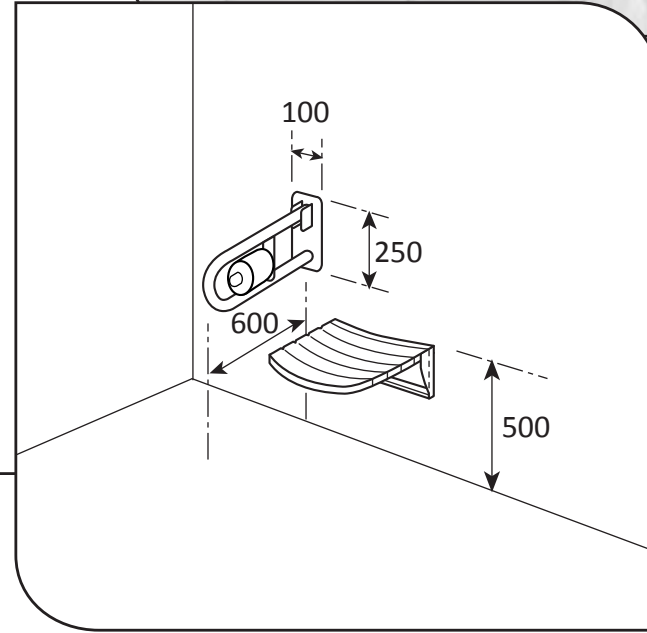

- **Material:** 304 High quality stainless steel 32mm o/d
- **Finish:** Satin polished
- **Flanges:** Mounting plate with 6 rawl bolts and stainless steel set screws
- **Fasteners:** Stainless steel fixing screws with plastic wall plugs supplied