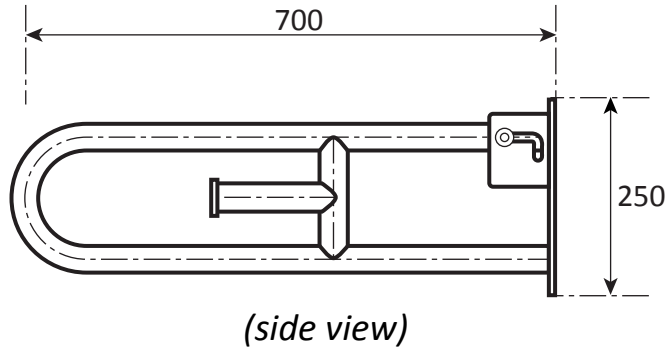

Grabrails Railman

Ref: FR2t

Fold up hinge rail with toilet paper holder
700mm x 250mm x 100mm