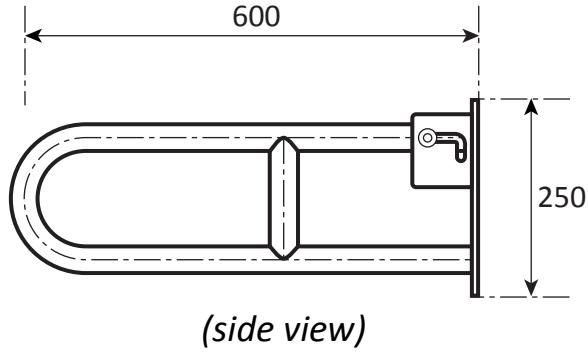

**Ref: XC**

Shower corner rail

650mm x 650mm x 90mm

- **Material:** 304 High quality stainless steel 32mm o/d
- **Finish:** Satin polished
- **Flanges:** 80mm o/d drilled and countersunk with three fixed screws
- **Fasteners:** Stainless steel fixing screws with plastic wall plugs supplied

# Grabrails Railman

**Ref: XS**  
Fold up shower seat  
480mm x 460mm

• **Material:** Stainless steel and aluminium

*(folded up  
side view)*

230

480

500

**Ref: XS**  
Fold up shower seat  
480mm x 460mm