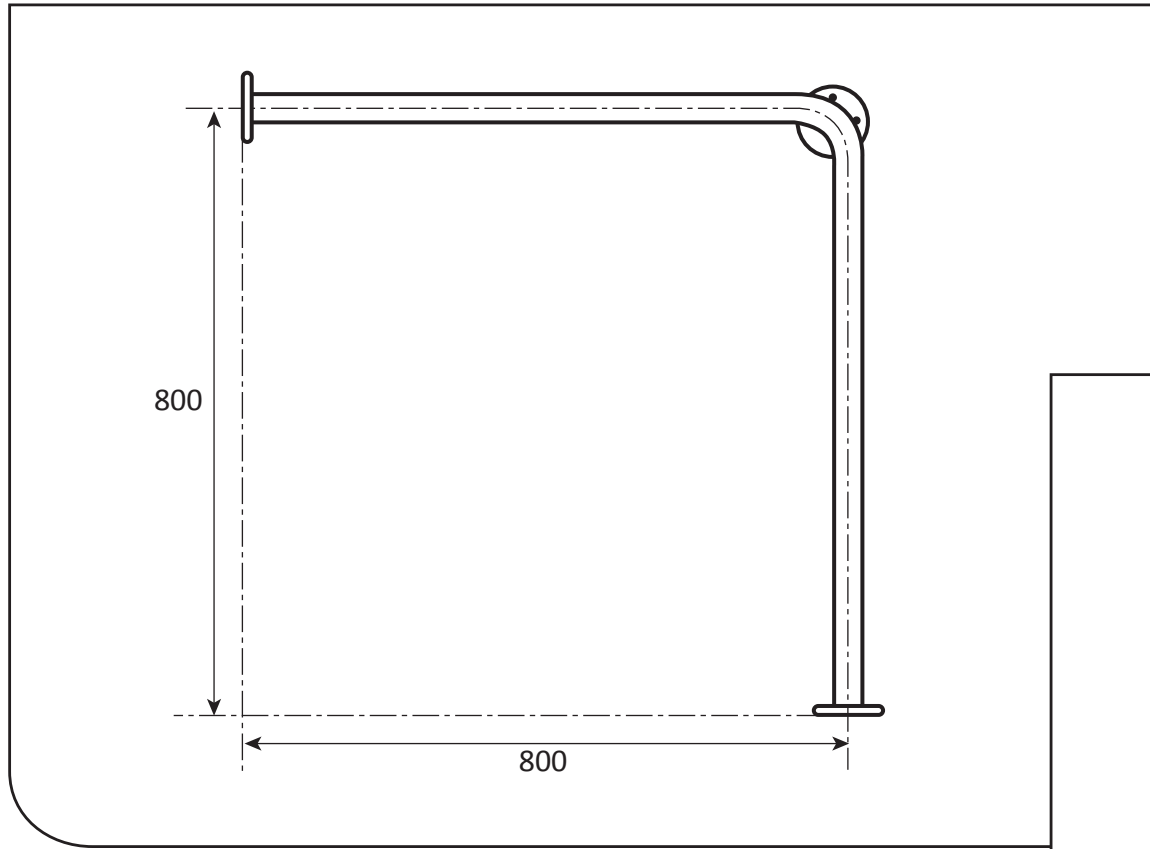

Grabrails Railman

Ref: TS2
Toilet side rail
800mm x 800mm x 90mm