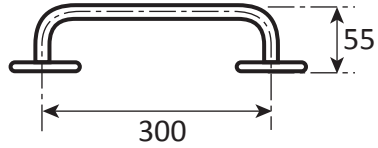

# Grabrails Railman

**Ref: SR1200**  
Type SR1  
1200mm x 90mm

- **Material:** 304 High quality stainless steel 32mm o/d
- **Finish:** Satin polished
- **Flanges:** 80mm o/d drilled and countersunk with three fixed screws
- **Fasteners:** Stainless steel fixing screws with plastic wall plugs supplied

**Ref: SR5**  
Straight rail  
500mm x 90mm

- **Material:** 304 High quality stainless steel 32mm o/d
- **Finish:** Satin polished
- **Flanges:** 80mm o/d drilled and countersunk with three fixed screws
- **Fasteners:** Stainless steel fixing screws with plastic wall plugs supplied

**Ref: SR300**  
Straight rail  
300mm x 90mm

- **Material:** 304 High quality stainless steel 32mm o/d
- **Finish:** Satin polished
- **Flanges:** 80mm o/d drilled and countersunk with three fixed screws
- **Fasteners:** Stainless steel fixing screws with plastic wall plugs supplied

**Ref: XC**

Shower corner rail

650mm x 650mm x 90mm

- **Material:** 304 High quality stainless steel 32mm o/d
- **Finish:** Satin polished
- **Flanges:** 80mm o/d drilled and countersunk with three fixed screws
- **Fasteners:** Stainless steel fixing screws with plastic wall plugs supplied