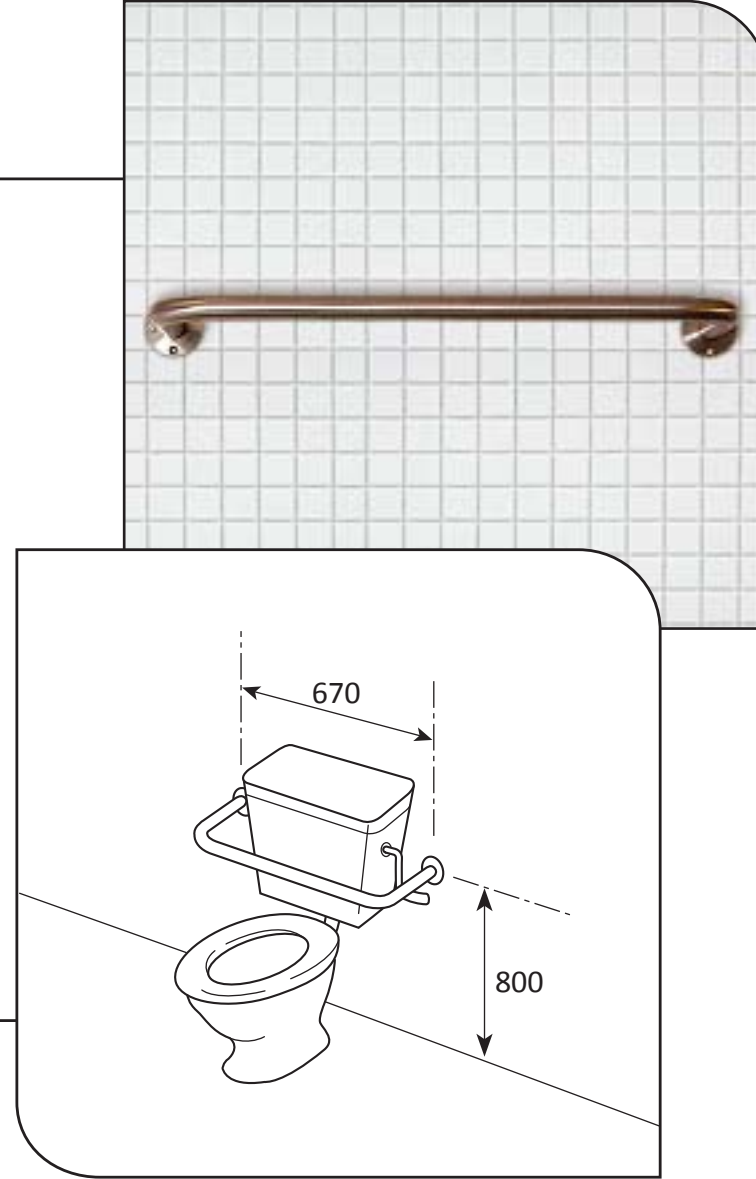

## Ref: SR2

Cistern rail for Protea  
750mm x 206mm

- **Material:** 304 High quality stainless steel 32mm o/d
- **Finish:** Satin polished
- **Flanges:** 80mm o/d drilled and countersunk with three fixed screws
- **Fasteners:** Stainless steel fixing screws with plastic wall plugs supplied

# Grabrails Railman

**Ref: SR2A**  
Cistern rail for Pearl  
670mm x 246mm

- **Material:** 304 High quality stainless steel 32mm o/d
- **Finish:** Satin polished
- **Flanges:** 80mm o/d drilled and countersunk with three fixed screws
- **Fasteners:** Stainless steel fixing screws with plastic wall plugs supplied

# Grabrails Railman

**Ref: SR1**  
Flush valve rail  
750mm x 90mm

- **Material:** 304 High quality stainless steel 32mm o/d
- **Finish:** Satin polished
- **Flanges:** 80mm o/d drilled and countersunk with three fixed screws
- **Fasteners:** Stainless steel fixing screws with plastic wall plugs supplied

**Ref: SR5**  
Straight rail  
500mm x 90mm

- **Material:** 304 High quality stainless steel 32mm o/d
- **Finish:** Satin polished
- **Flanges:** 80mm o/d drilled and countersunk with three fixed screws
- **Fasteners:** Stainless steel fixing screws with plastic wall plugs supplied