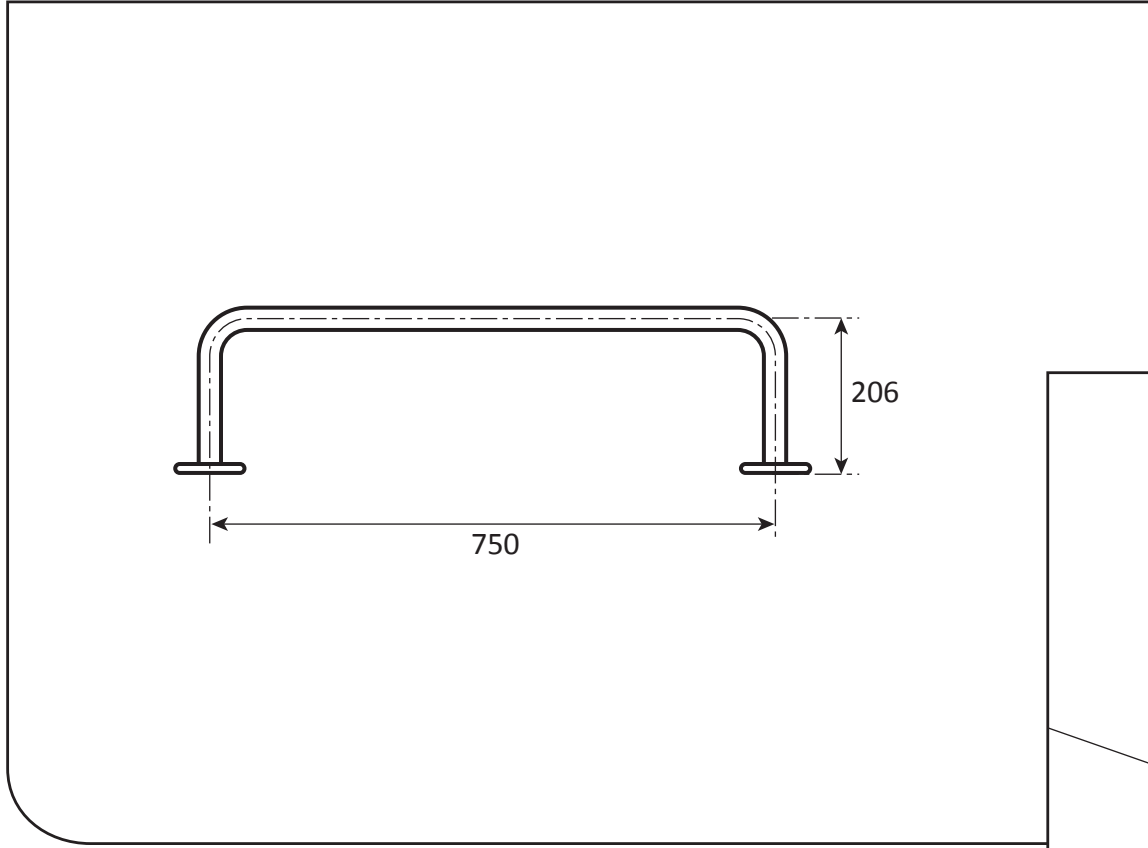

## Ref: SR2

Cistern rail for Protea  
750mm x 206mm

- **Material:** 304 High quality stainless steel 32mm o/d
- **Finish:** Satin polished
- **Flanges:** 80mm o/d drilled and countersunk with three fixed screws
- **Fasteners:** Stainless steel fixing screws with plastic wall plugs supplied

# Grabrails Railman

**Ref: SR2A**  
Cistern rail for Pearl  
670mm x 246mm

- **Material:** 304 High quality stainless steel 32mm o/d
- **Finish:** Satin polished
- **Flanges:** 80mm o/d drilled and countersunk with three fixed screws
- **Fasteners:** Stainless steel fixing screws with plastic wall plugs supplied

# Grabrails Railman

**Ref: SR1**  
Flush valve rail  
750mm x 90mm

- **Material:** 304 High quality stainless steel 32mm o/d
- **Finish:** Satin polished
- **Flanges:** 80mm o/d drilled and countersunk with three fixed screws
- **Fasteners:** Stainless steel fixing screws with plastic wall plugs supplied

**Ref: SR5**  
Straight rail  
500mm x 90mm

- **Material:** 304 High quality stainless steel 32mm o/d
- **Finish:** Satin polished
- **Flanges:** 80mm o/d drilled and countersunk with three fixed screws
- **Fasteners:** Stainless steel fixing screws with plastic wall plugs supplied