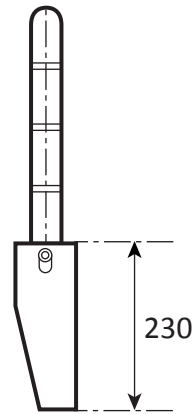

**Right hand**  
*(front view)*

**Ref: BER**  
Bath end rail (right hand)  
900mm x 800mm x 325mm

- **Material:** 304 High quality stainless steel 32mm o/d
- **Finish:** Satin polished
- **Flanges:** 80mm o/d drilled and countersunk with three fixed screws
- **Fasteners:** Stainless steel fixing screws with plastic wall plugs supplied

## Ref: TS1R

Toilet side rail (right hand)  
800mm x 800mm x 200mm

- **Material:** 304 High quality stainless steel 32mm o/d
- **Finish:** Satin polished
- **Flanges:** 80mm o/d drilled and countersunk with three fixed screws
- **Fasteners:** Stainless steel fixing screws with plastic wall plugs supplied

**Ref: XC**

Shower corner rail

650mm x 650mm x 90mm

- **Material:** 304 High quality stainless steel 32mm o/d
- **Finish:** Satin polished
- **Flanges:** 80mm o/d drilled and countersunk with three fixed screws
- **Fasteners:** Stainless steel fixing screws with plastic wall plugs supplied

# Grabrails Railman

**Ref: XS**  
Fold up shower seat  
480mm x 460mm

• **Material:** Stainless steel and aluminium

*(folded up  
side view)*

230

480

500

**Ref: XS**  
Fold up shower seat  
480mm x 460mm