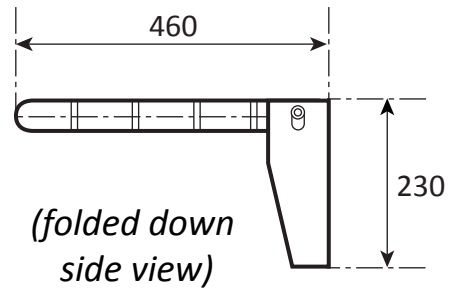

## Ref: TS1R

Toilet side rail (right hand)  
800mm x 800mm x 200mm

- **Material:** 304 High quality stainless steel 32mm o/d
- **Finish:** Satin polished
- **Flanges:** 80mm o/d drilled and countersunk with three fixed screws
- **Fasteners:** Stainless steel fixing screws with plastic wall plugs supplied

**Ref: TS3**

Toilet side rail with 2 oval flanges  
800mm x 800mm

- **Material:** 304 High quality stainless steel 32mm o/d
- **Finish:** Satin polished
- **Flanges:** 80mm o/d drilled and countersunk with three fixed screws
- **Fasteners:** Stainless steel fixing screws with plastic wall plugs supplied

**Ref: XC**

Shower corner rail

650mm x 650mm x 90mm

- **Material:** 304 High quality stainless steel 32mm o/d
- **Finish:** Satin polished
- **Flanges:** 80mm o/d drilled and countersunk with three fixed screws
- **Fasteners:** Stainless steel fixing screws with plastic wall plugs supplied

# Grabrails Railman

**Ref: XS**  
Fold up shower seat  
480mm x 460mm

• **Material:** Stainless steel and aluminium

*(folded up  
side view)*

230

480

500

**Ref: XS**  
Fold up shower seat  
480mm x 460mm