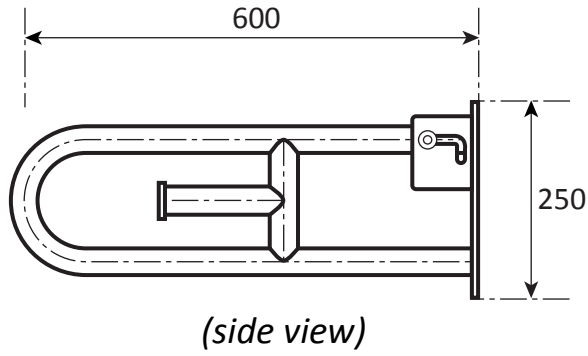

Grabrails Railman

Ref: FR1t

Fold up hinge rail with toilet paper holder
600mm x 250mm x 100mm