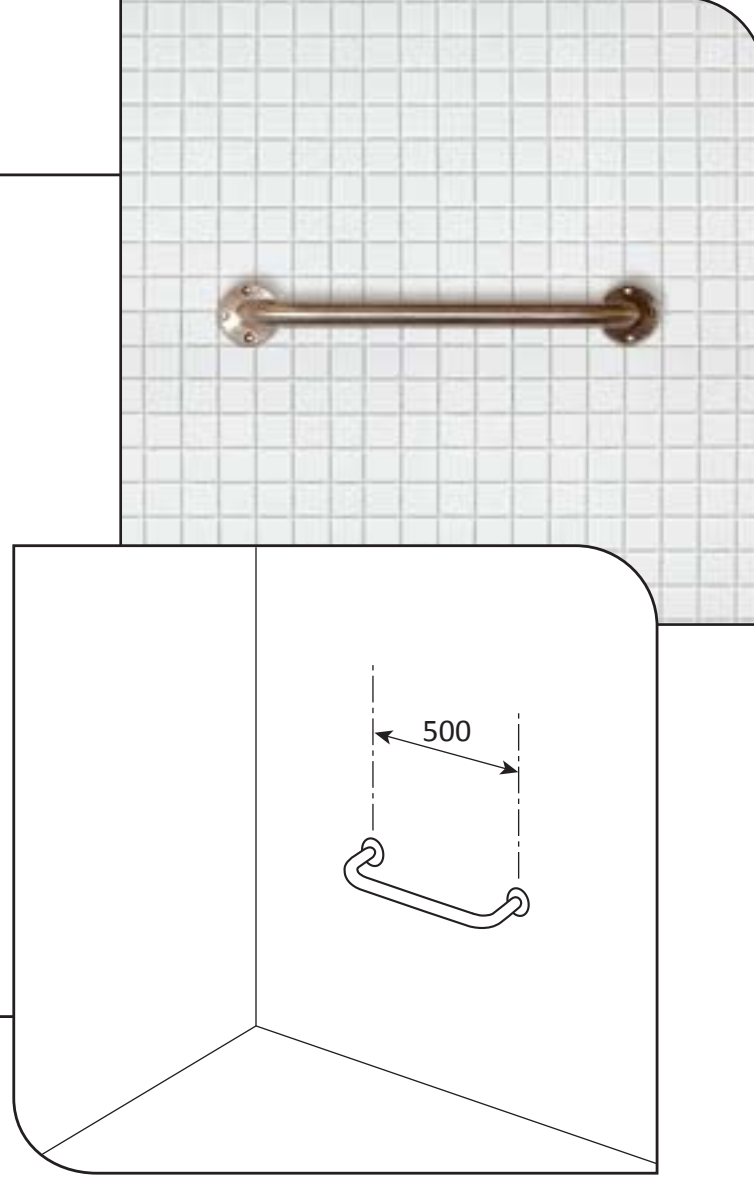

# Grabrails Railman

**Ref: SR1**  
Flush valve rail  
750mm x 90mm

- **Material:** 304 High quality stainless steel 32mm o/d
- **Finish:** Satin polished
- **Flanges:** 80mm o/d drilled and countersunk with three fixed screws
- **Fasteners:** Stainless steel fixing screws with plastic wall plugs supplied

# Grabrails Railman

**Ref: SR1200**  
Type SR1  
1200mm x 90mm

- **Material:** 304 High quality stainless steel 32mm o/d
- **Finish:** Satin polished
- **Flanges:** 80mm o/d drilled and countersunk with three fixed screws
- **Fasteners:** Stainless steel fixing screws with plastic wall plugs supplied

**Ref: SR5**  
Straight rail  
500mm x 90mm

- **Material:** 304 High quality stainless steel 32mm o/d
- **Finish:** Satin polished
- **Flanges:** 80mm o/d drilled and countersunk with three fixed screws
- **Fasteners:** Stainless steel fixing screws with plastic wall plugs supplied

**Ref: SR300**  
Straight rail  
300mm x 90mm

- **Material:** 304 High quality stainless steel 32mm o/d
- **Finish:** Satin polished
- **Flanges:** 80mm o/d drilled and countersunk with three fixed screws
- **Fasteners:** Stainless steel fixing screws with plastic wall plugs supplied