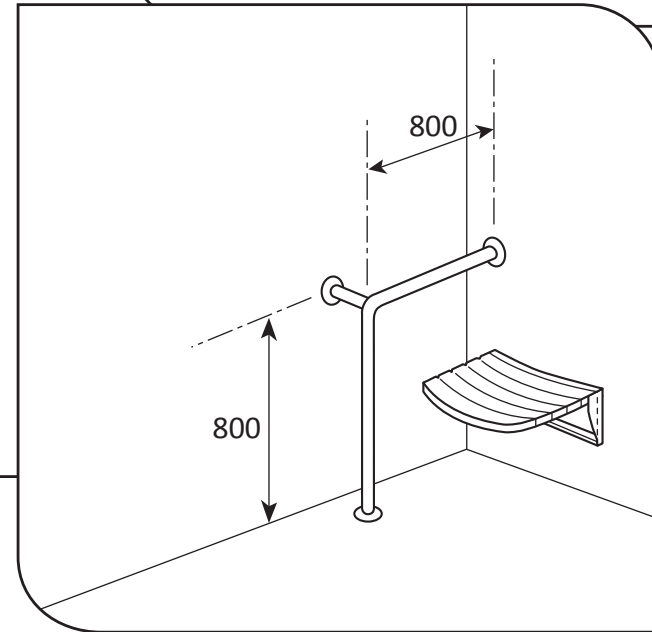

## Ref: TS1R

Toilet side rail (right hand)  
800mm x 800mm x 200mm

- **Material:** 304 High quality stainless steel 32mm o/d
- **Finish:** Satin polished
- **Flanges:** 80mm o/d drilled and countersunk with three fixed screws
- **Fasteners:** Stainless steel fixing screws with plastic wall plugs supplied

# Grabrails Railman

**Ref: TS2**  
Toilet side rail  
800mm x 800mm x 90mm

- **Material:** 304 High quality stainless steel 32mm o/d
- **Finish:** Satin polished
- **Flanges:** 80mm o/d drilled and countersunk with three fixed screws
- **Fasteners:** Stainless steel fixing screws with plastic wall plugs supplied