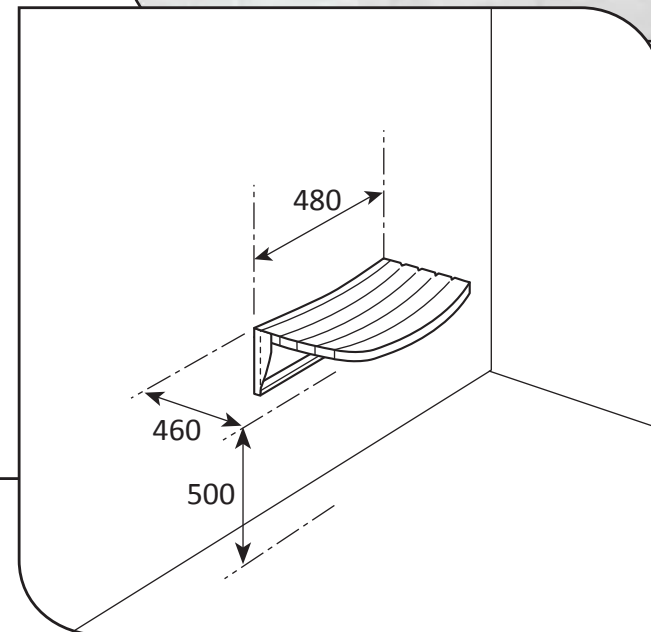

**Ref: TS3**

Toilet side rail with 2 oval flanges  
800mm x 800mm

- **Material:** 304 High quality stainless steel 32mm o/d
- **Finish:** Satin polished
- **Flanges:** 80mm o/d drilled and countersunk with three fixed screws
- **Fasteners:** Stainless steel fixing screws with plastic wall plugs supplied

**Ref: XC**

Shower corner rail

650mm x 650mm x 90mm

- **Material:** 304 High quality stainless steel 32mm o/d
- **Finish:** Satin polished
- **Flanges:** 80mm o/d drilled and countersunk with three fixed screws
- **Fasteners:** Stainless steel fixing screws with plastic wall plugs supplied

# Grabrails Railman

**Ref: XS**  
Fold up shower seat  
480mm x 460mm

• **Material:** Stainless steel and aluminium

*(folded up  
side view)*

230

480

500

**Ref: XS**  
Fold up shower seat  
480mm x 460mm

**Ref: FR1s**  
Fold up hinge rail  
600mm x 250mm x 100mm

- **Material:** 304 High quality stainless steel 32mm o/d
- **Finish:** Satin polished
- **Flanges:** Mounting plate with 6 rawl bolts and stainless steel set screws
- **Fasteners:** Stainless steel fixing screws with plastic wall plugs supplied