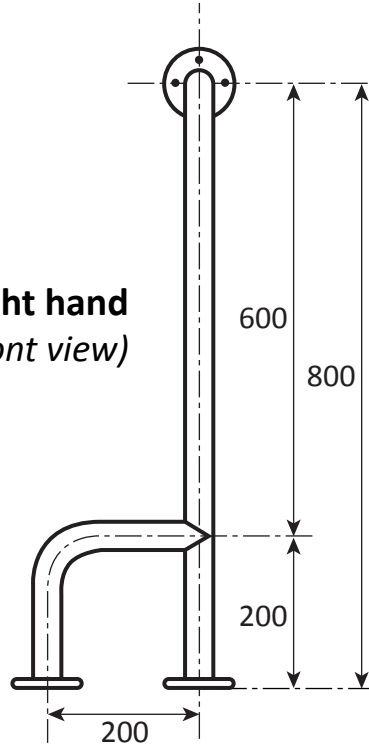

**Ref: BS**  
Bath side rail  
1200mm x 800mm x 90mm

- **Material:** 304 High quality stainless steel 32mm o/d
- **Finish:** Satin polished
- **Flanges:** 80mm o/d drilled and countersunk with three fixed screws
- **Fasteners:** Stainless steel fixing screws with plastic wall plugs supplied

**Ref: BA**  
Free standing bath rail  
950mm x 800mm x 350mm

- **Material:** 304 High quality stainless steel 32mm o/d
- **Finish:** Satin polished
- **Flanges:** 80mm o/d drilled and countersunk with three fixed screws
- **Fasteners:** Stainless steel fixing screws with plastic wall plugs supplied

## Ref: TS1L

Toilet side rail (left hand)  
800mm x 800mm x 200mm

- **Material:** 304 High quality stainless steel 32mm o/d
- **Finish:** Satin polished
- **Flanges:** 80mm o/d drilled and countersunk with three fixed screws
- **Fasteners:** Stainless steel fixing screws with plastic wall plugs supplied

## Ref: TS1R

Toilet side rail (right hand)  
800mm x 800mm x 200mm

- **Material:** 304 High quality stainless steel 32mm o/d
- **Finish:** Satin polished
- **Flanges:** 80mm o/d drilled and countersunk with three fixed screws
- **Fasteners:** Stainless steel fixing screws with plastic wall plugs supplied