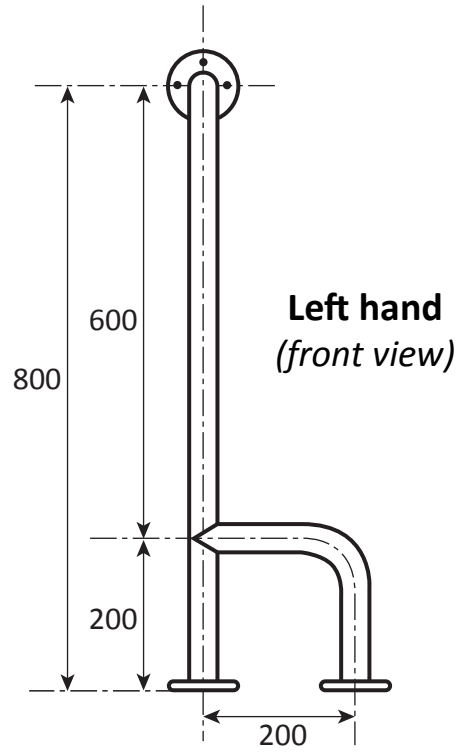

Grabrails Railman

Ref: TS1L

Toilet side rail (left hand)
800mm x 800mm x 200mm