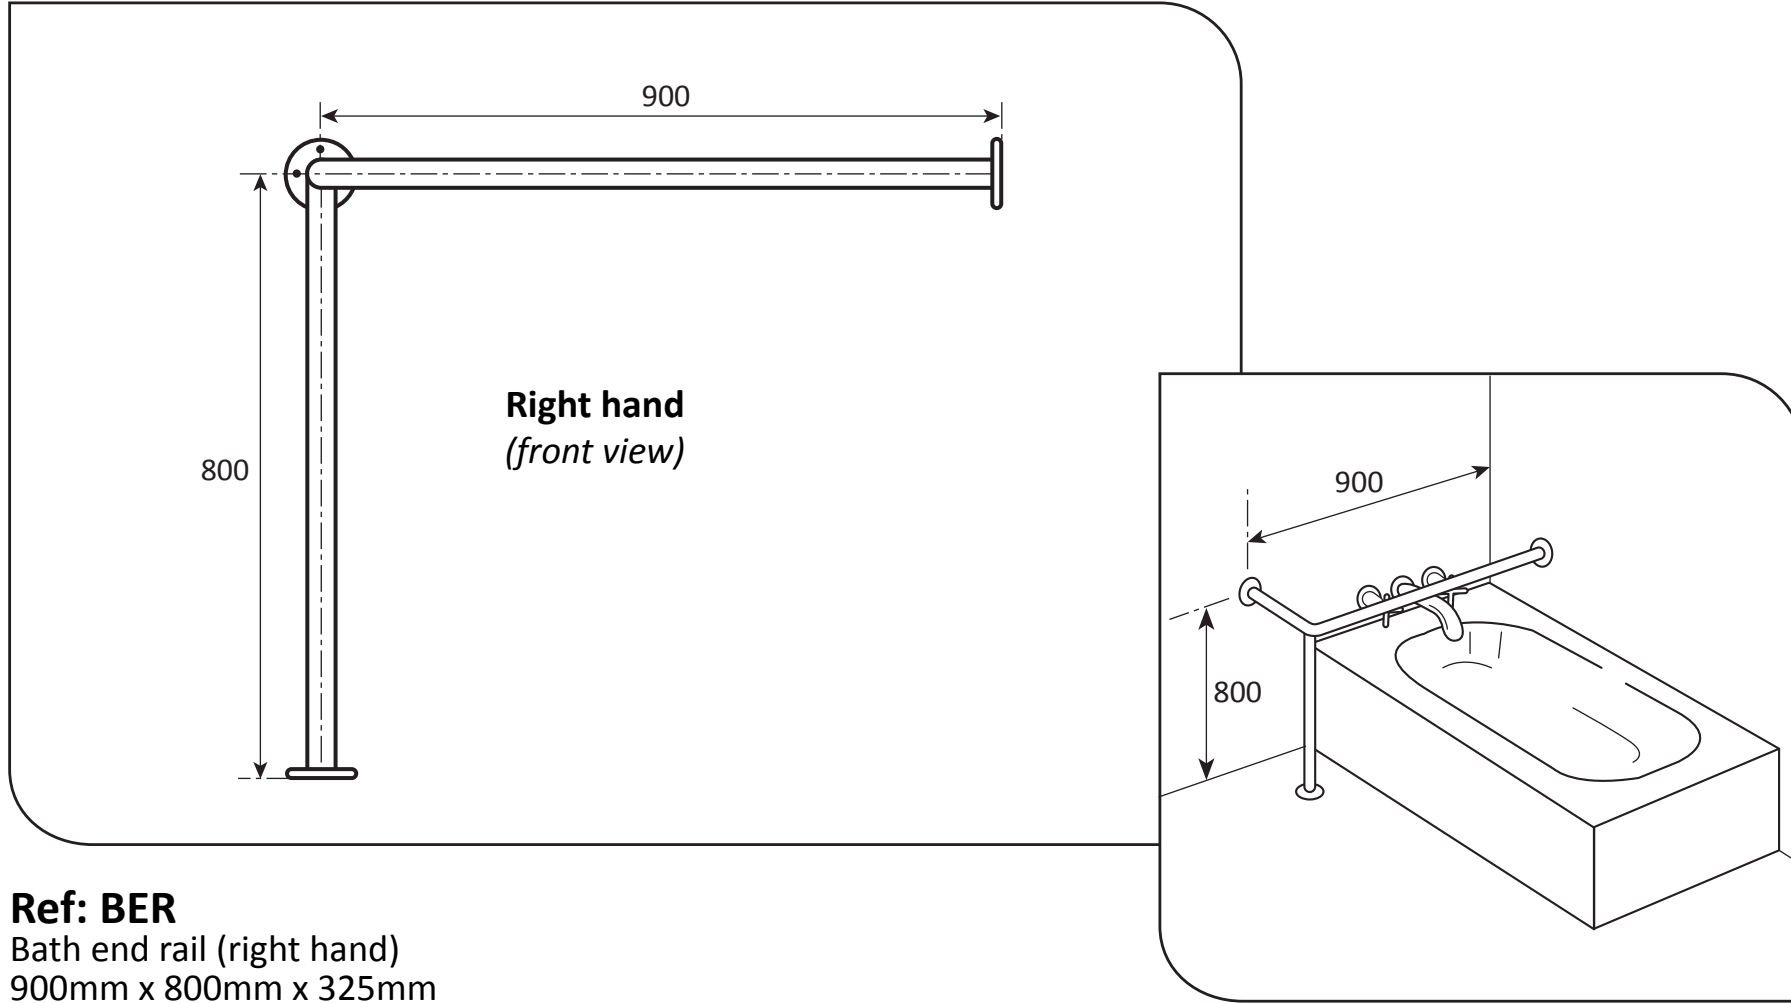

**Ref: SR5**  
Straight rail  
500mm x 90mm

- **Material:** 304 High quality stainless steel 32mm o/d
- **Finish:** Satin polished
- **Flanges:** 80mm o/d drilled and countersunk with three fixed screws
- **Fasteners:** Stainless steel fixing screws with plastic wall plugs supplied

# Grabrails Railman

**Ref: DL3**  
Dogleg rail with 3 flanges  
300mm x 300mm x 300mm

- **Material:** 304 High quality stainless steel  
32mm o/d
- **Finish:** Satin polished
- **Flanges:** 80mm o/d drilled and countersunk  
with three fixed screws
- **Fasteners:** Stainless steel fixing screws with  
plastic wall plugs supplied

**Ref: BEL**  
Bath end rail (left hand)  
900mm x 800mm x 325mm

- **Material:** 304 High quality stainless steel 32mm o/d
- **Finish:** Satin polished
- **Flanges:** 80mm o/d drilled and countersunk with three fixed screws
- **Fasteners:** Stainless steel fixing screws with plastic wall plugs supplied

**Right hand**  
*(front view)*

**Ref: BER**  
Bath end rail (right hand)  
900mm x 800mm x 325mm

- **Material:** 304 High quality stainless steel 32mm o/d
- **Finish:** Satin polished
- **Flanges:** 80mm o/d drilled and countersunk with three fixed screws
- **Fasteners:** Stainless steel fixing screws with plastic wall plugs supplied