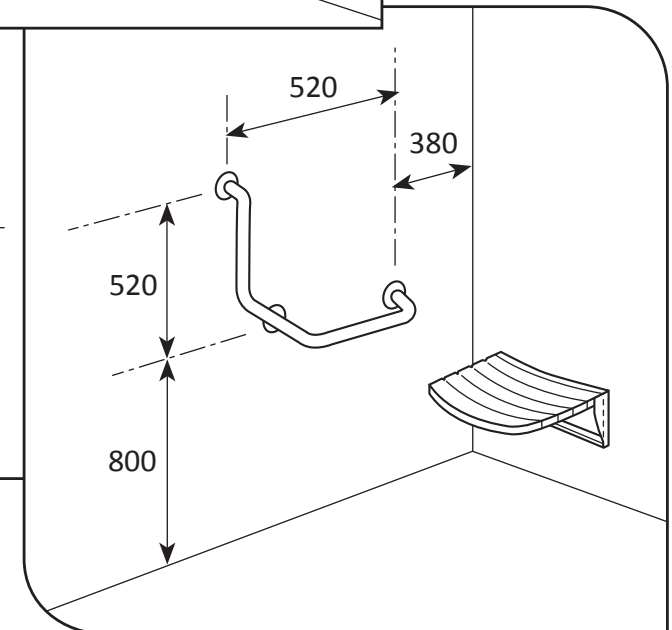

- **Material:** 304 High quality stainless steel
  32mm o/d
- **Finish:** Satin polished
- **Flanges:** 80mm o/d drilled and countersunk
  with three fixed screws
- **Fasteners:** Stainless steel fixing screws with
  plastic wall plugs supplied