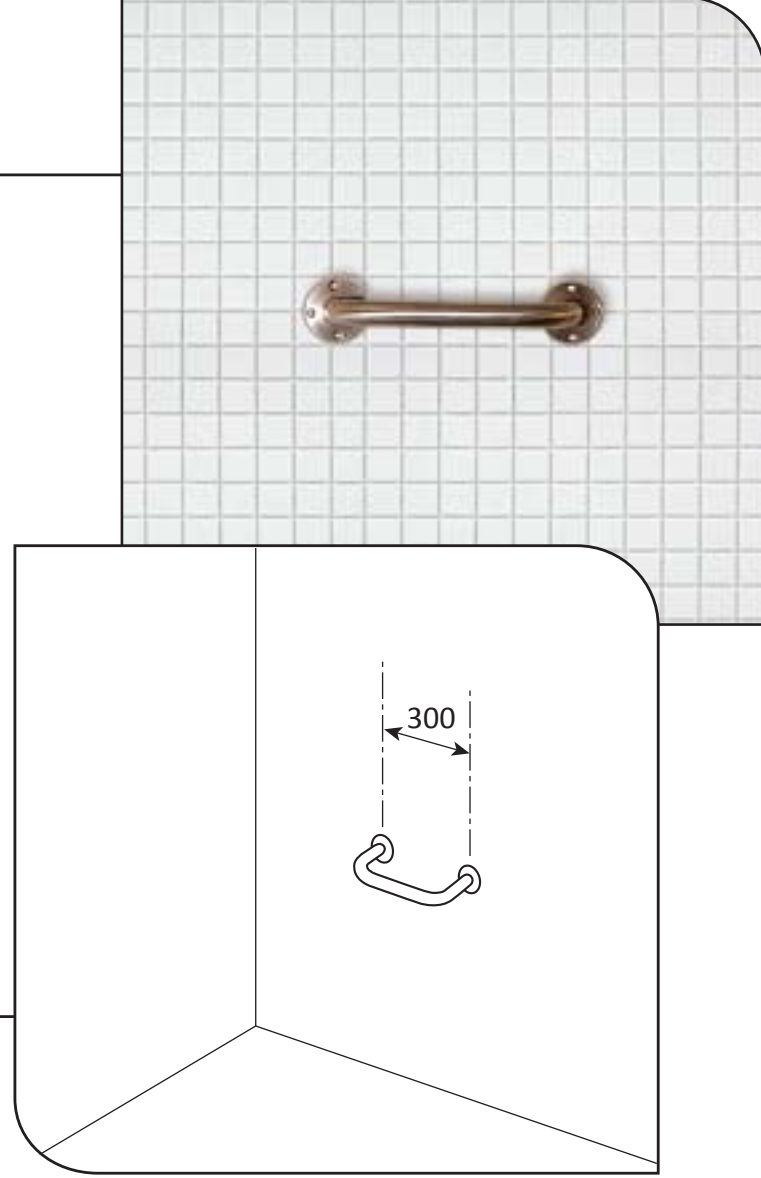

# Grabrails Railman

**Ref: SR1**  
Flush valve rail  
750mm x 90mm

- **Material:** 304 High quality stainless steel 32mm o/d
- **Finish:** Satin polished
- **Flanges:** 80mm o/d drilled and countersunk with three fixed screws
- **Fasteners:** Stainless steel fixing screws with plastic wall plugs supplied

# Grabrails Railman

**Ref: SR1200**  
Type SR1  
1200mm x 90mm

- **Material:** 304 High quality stainless steel 32mm o/d
- **Finish:** Satin polished
- **Flanges:** 80mm o/d drilled and countersunk with three fixed screws
- **Fasteners:** Stainless steel fixing screws with plastic wall plugs supplied

**Ref: SR5**  
Straight rail  
500mm x 90mm

- **Material:** 304 High quality stainless steel 32mm o/d
- **Finish:** Satin polished
- **Flanges:** 80mm o/d drilled and countersunk with three fixed screws
- **Fasteners:** Stainless steel fixing screws with plastic wall plugs supplied

**Ref: SR300**  
Straight rail  
300mm x 90mm

- **Material:** 304 High quality stainless steel 32mm o/d
- **Finish:** Satin polished
- **Flanges:** 80mm o/d drilled and countersunk with three fixed screws
- **Fasteners:** Stainless steel fixing screws with plastic wall plugs supplied