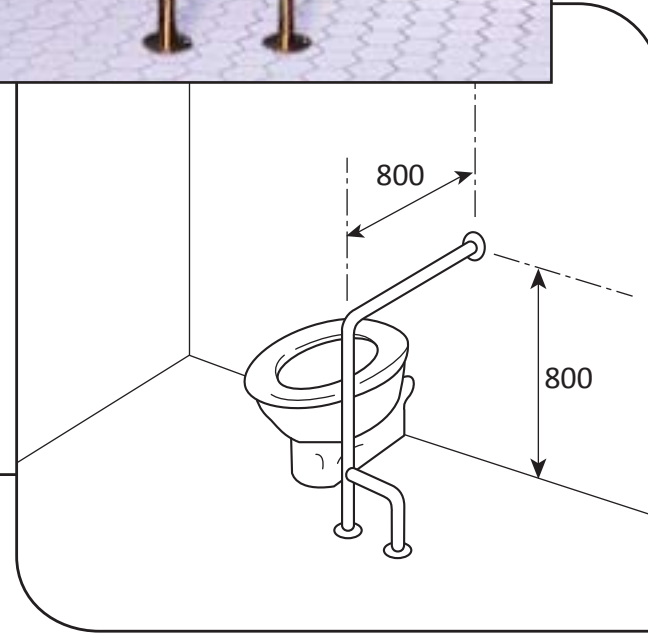

- **Material:** 304 High quality stainless steel 32mm o/d
- **Finish:** Satin polished
- **Flanges:** 80mm o/d drilled and countersunk with three fixed screws
- **Fasteners:** Stainless steel fixing screws with plastic wall plugs supplied