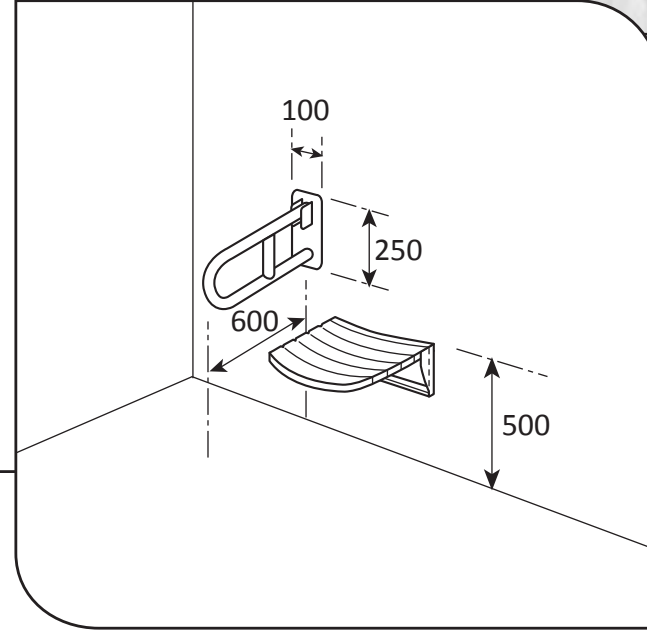

**Ref: XC**

Shower corner rail

650mm x 650mm x 90mm

- **Material:** 304 High quality stainless steel 32mm o/d
- **Finish:** Satin polished
- **Flanges:** 80mm o/d drilled and countersunk with three fixed screws
- **Fasteners:** Stainless steel fixing screws with plastic wall plugs supplied

# Grabrails Railman

**Ref: XS**  
Fold up shower seat  
480mm x 460mm

• **Material:** Stainless steel and aluminium

*(folded up  
side view)*

230

480

500

**Ref: XS**  
Fold up shower seat  
480mm x 460mm

**Ref: FR1s**  
Fold up hinge rail  
600mm x 250mm x 100mm

- **Material:** 304 High quality stainless steel 32mm o/d
- **Finish:** Satin polished
- **Flanges:** Mounting plate with 6 rawl bolts and stainless steel set screws
- **Fasteners:** Stainless steel fixing screws with plastic wall plugs supplied

**Ref: FR2s**  
Fold up hinge rail  
700mm x 250mm x 100mm

- **Material:** 304 High quality stainless steel 32mm o/d
- **Finish:** Satin polished
- **Flanges:** Mounting plate with 6 rawl bolts and stainless steel set screws
- **Fasteners:** Stainless steel fixing screws with plastic wall plugs supplied