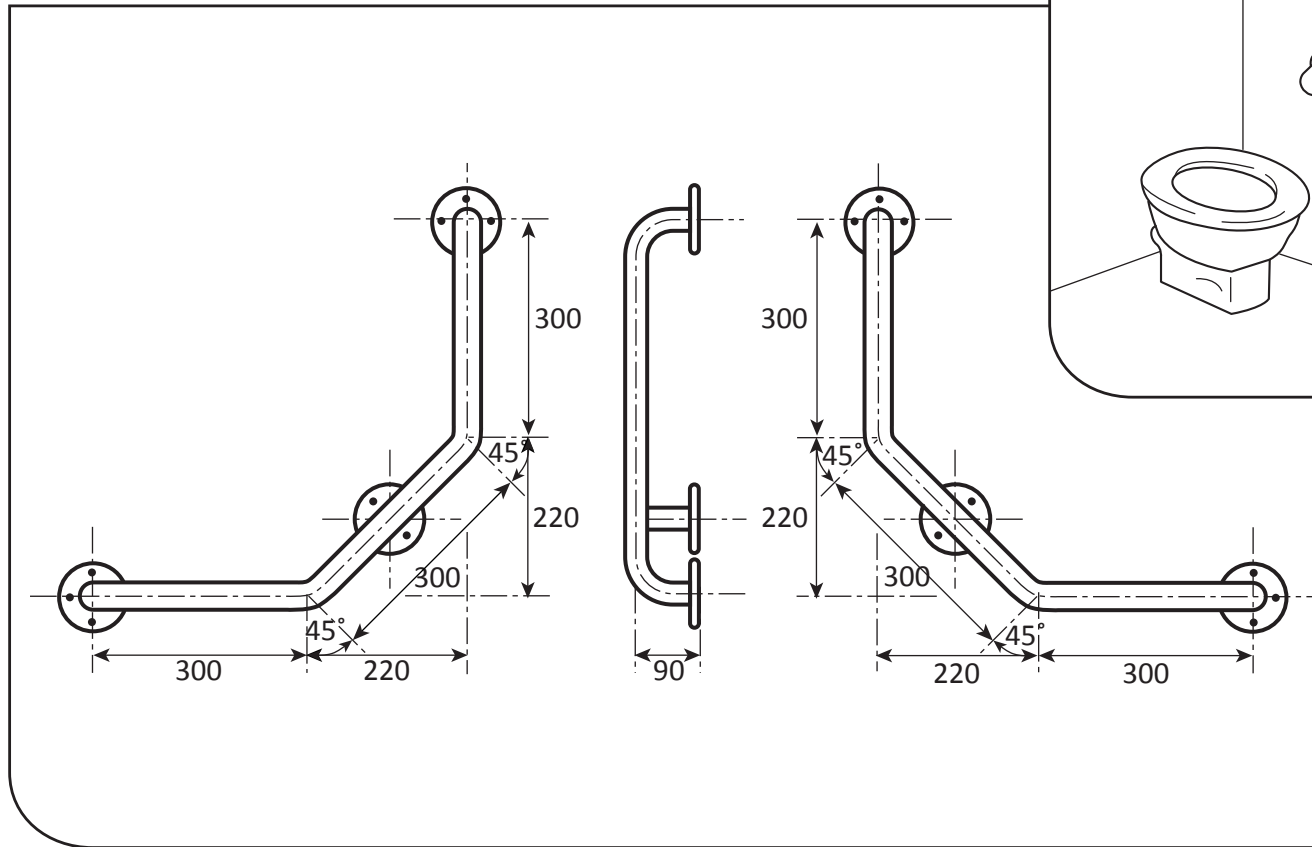

Grabrails Railman

Ref: DL3
Dogleg rail with 3 flanges
300mm x 300mm x 300mm